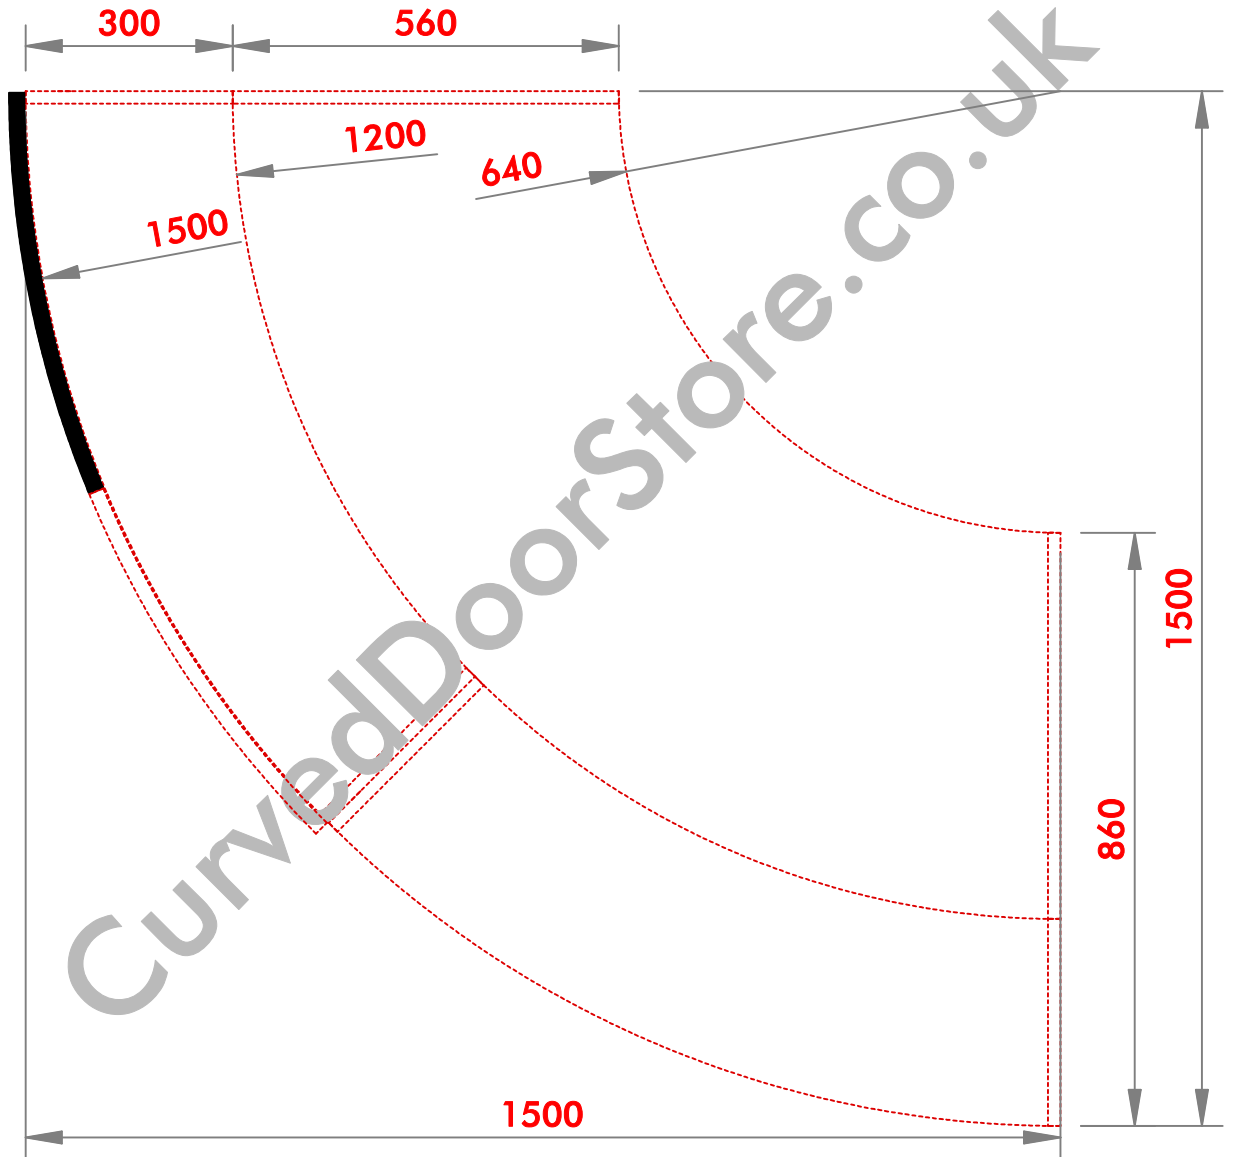

Product Code 14-22mm

# 1500mm External (Convex) Back Extension Door

\* DIMENSIONS ARE TO CARCASE  
PLAN VIEW ON CARCASE  
(All sizes in mm)