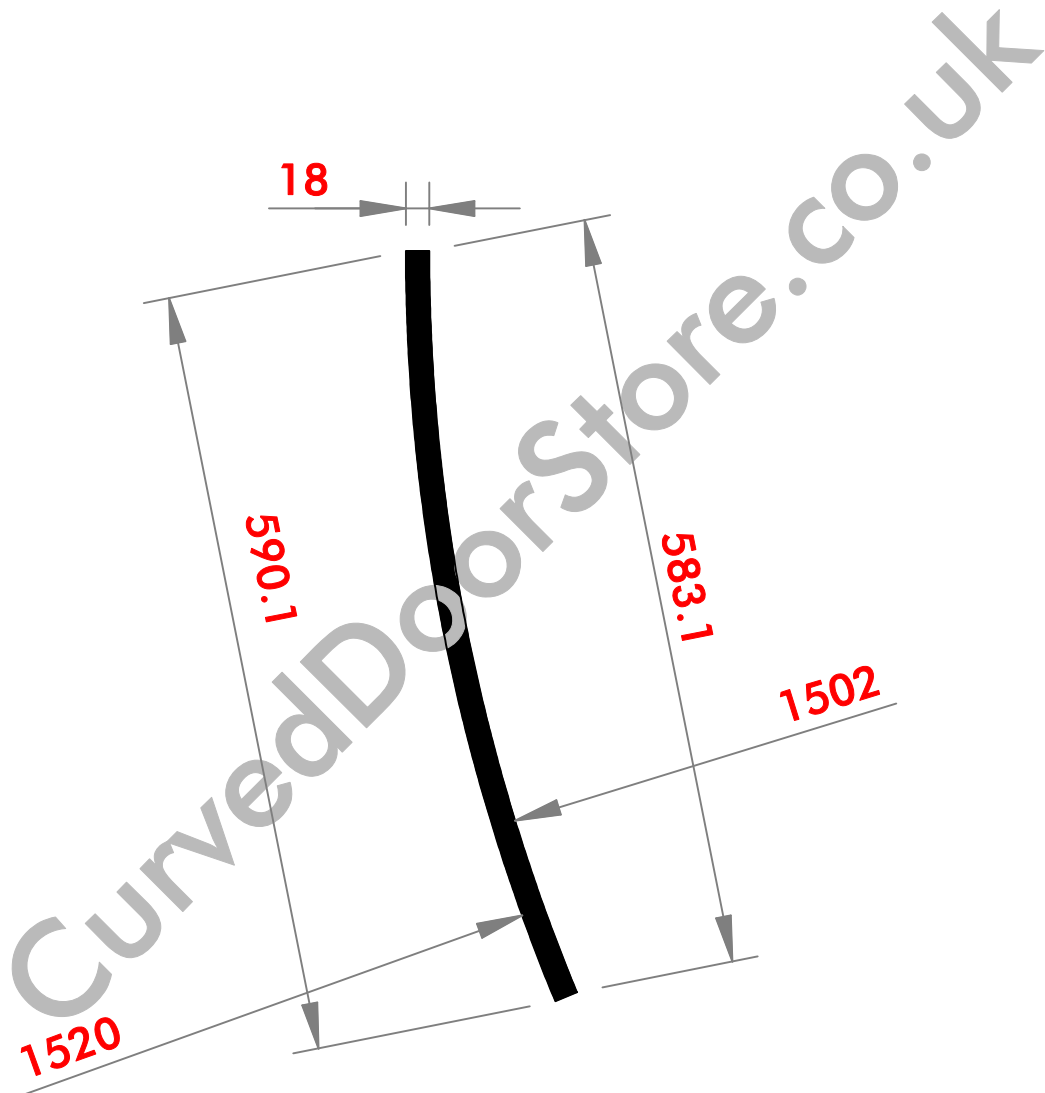

Product Code 14-18mm

1500mm External (Convex) Back Extension Door

**PLAN VIEW OF DOOR**  
(All sizes in mm)