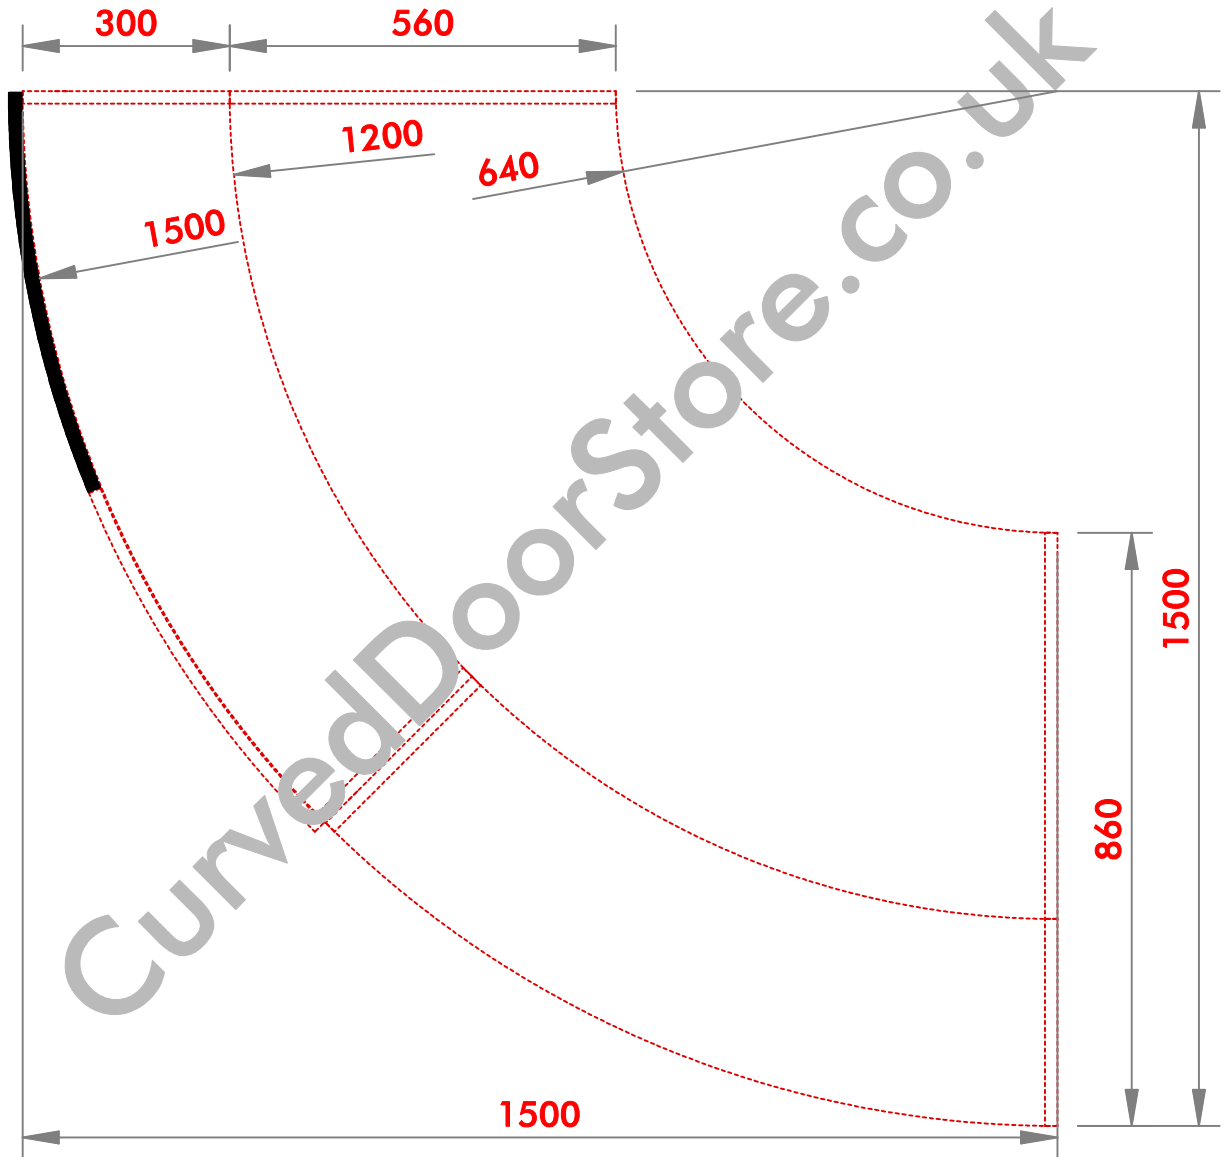

Product Code 14-18mm

1500mm External (Convex) Back Extension Door

* DIMENSIONS ARE TO CARCASE
PLAN VIEW ON CARCASE
(All sizes in mm)