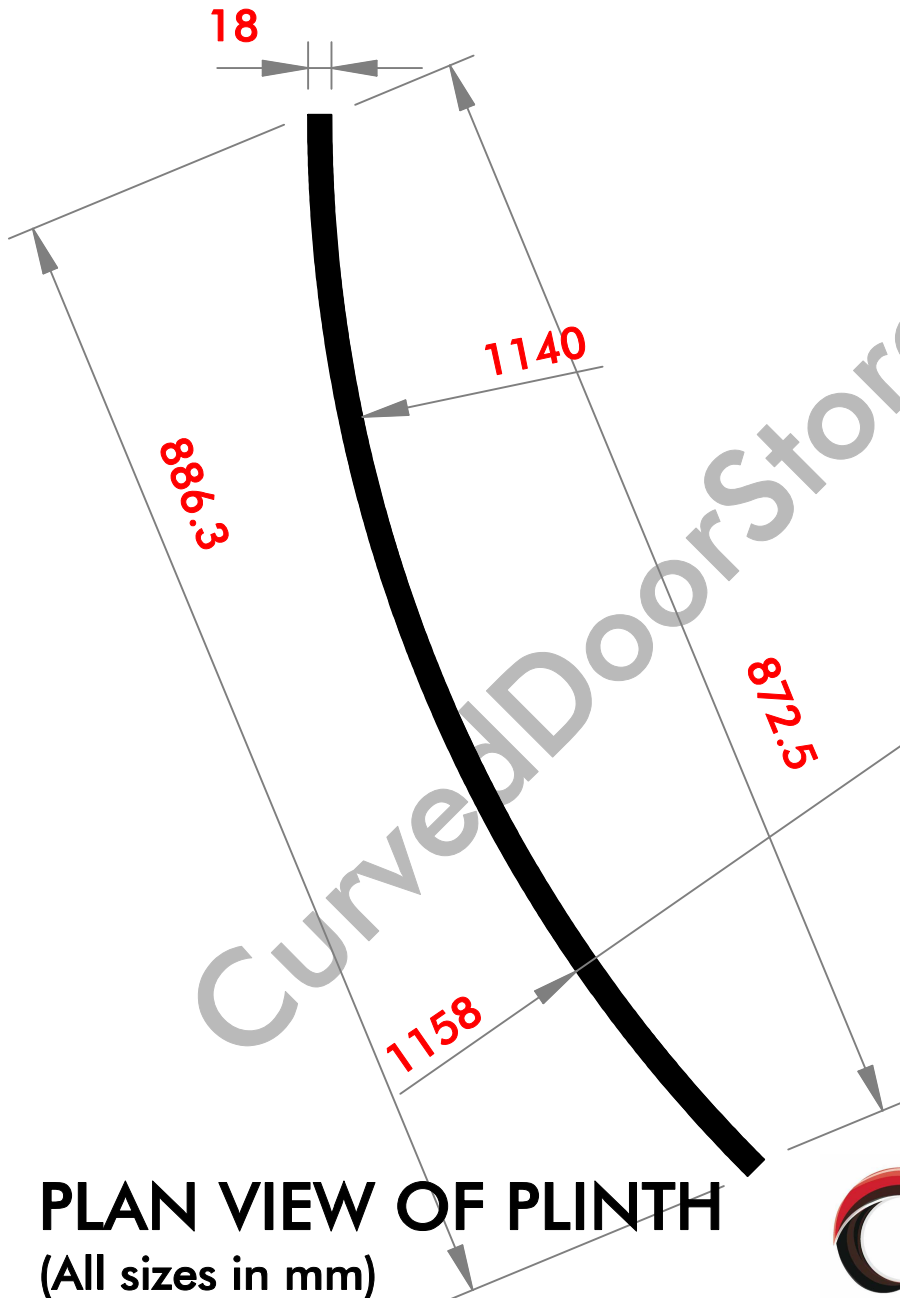

# Product Code 13-22mm 1200mm External (Convex) Back Plinth

**PLAN VIEW OF PLINTH**  
(All sizes in mm)