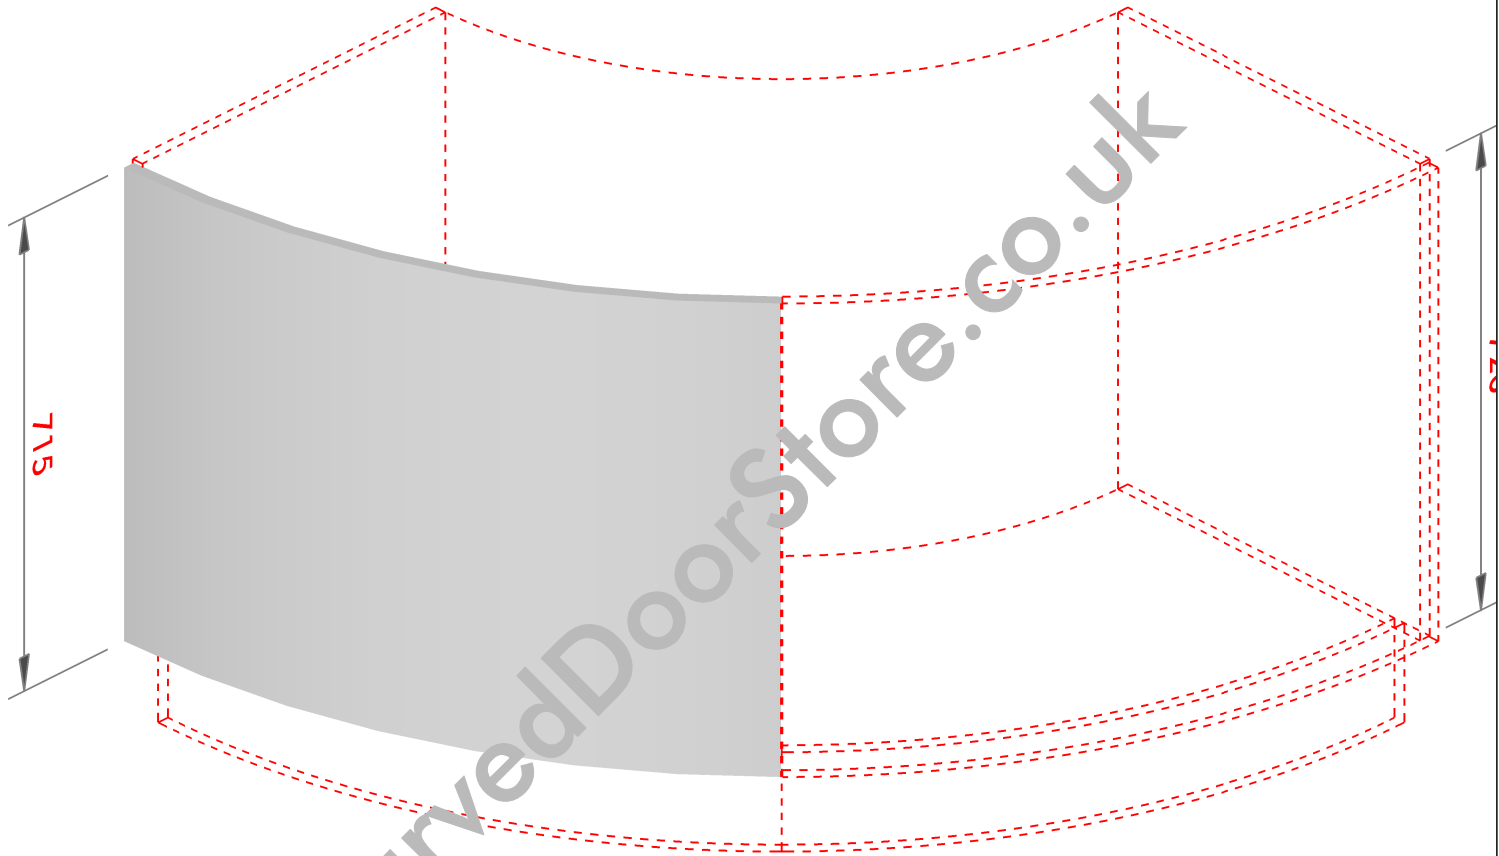

**Product Code 12**  
**1200mm External (Convex) Back Panel**

**3D VIEW**  
**(All sizes in mm)**