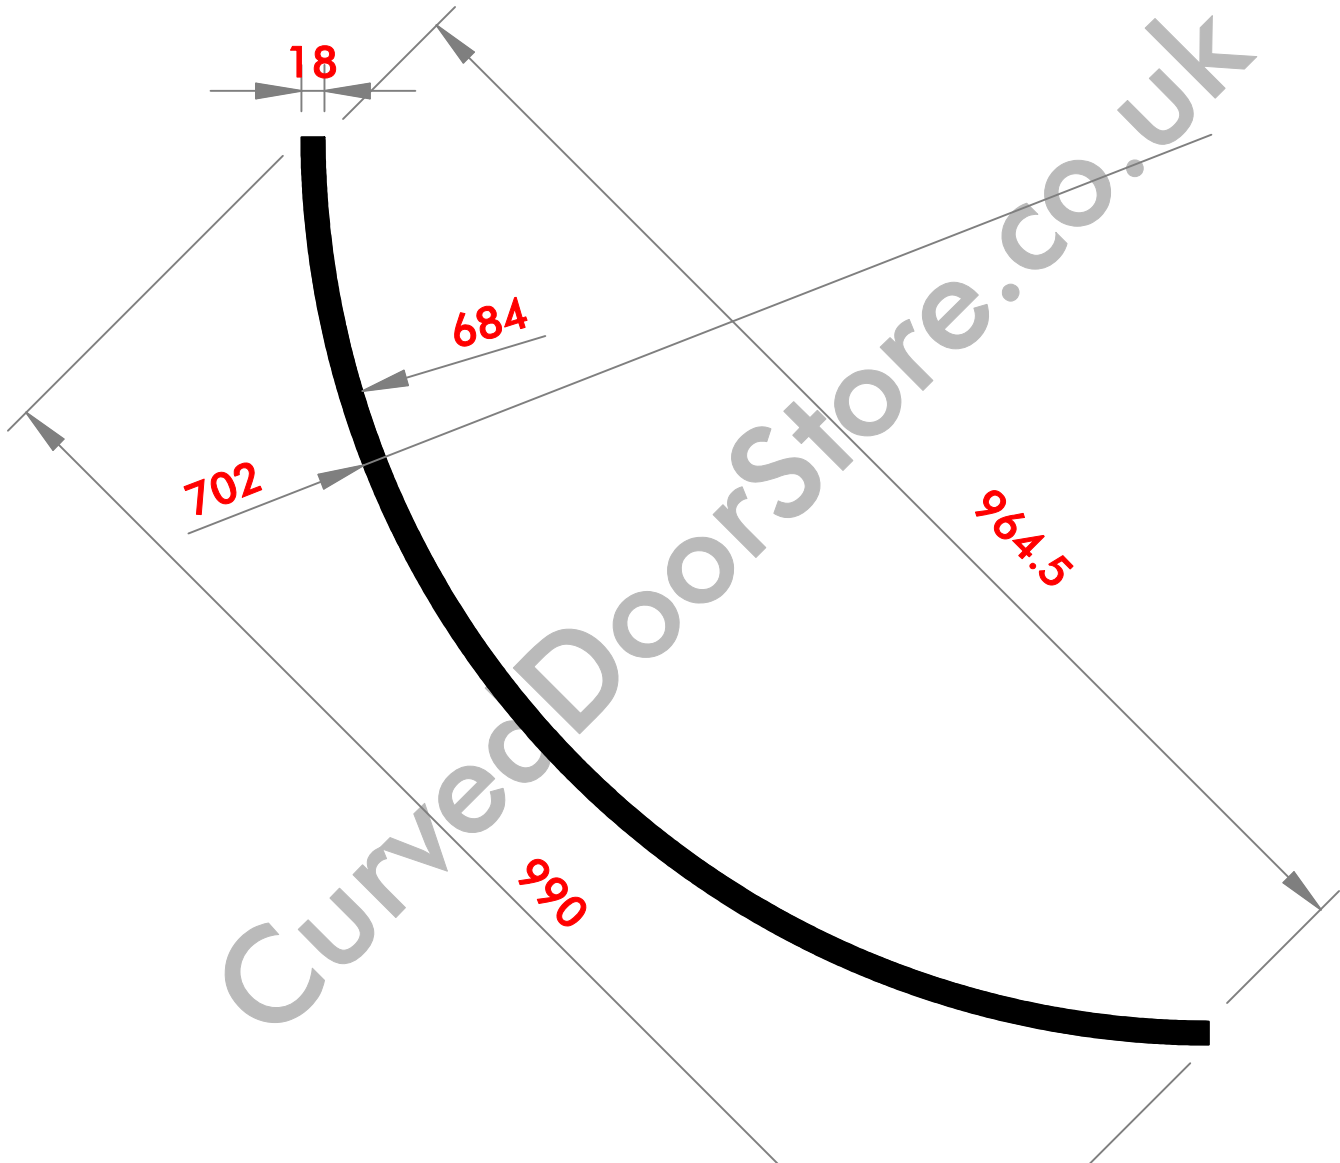

Product Code 11-22mm
640mm Internal (Concave) Plinth

PLAN VIEW OF PLINTH
(All sizes in mm)