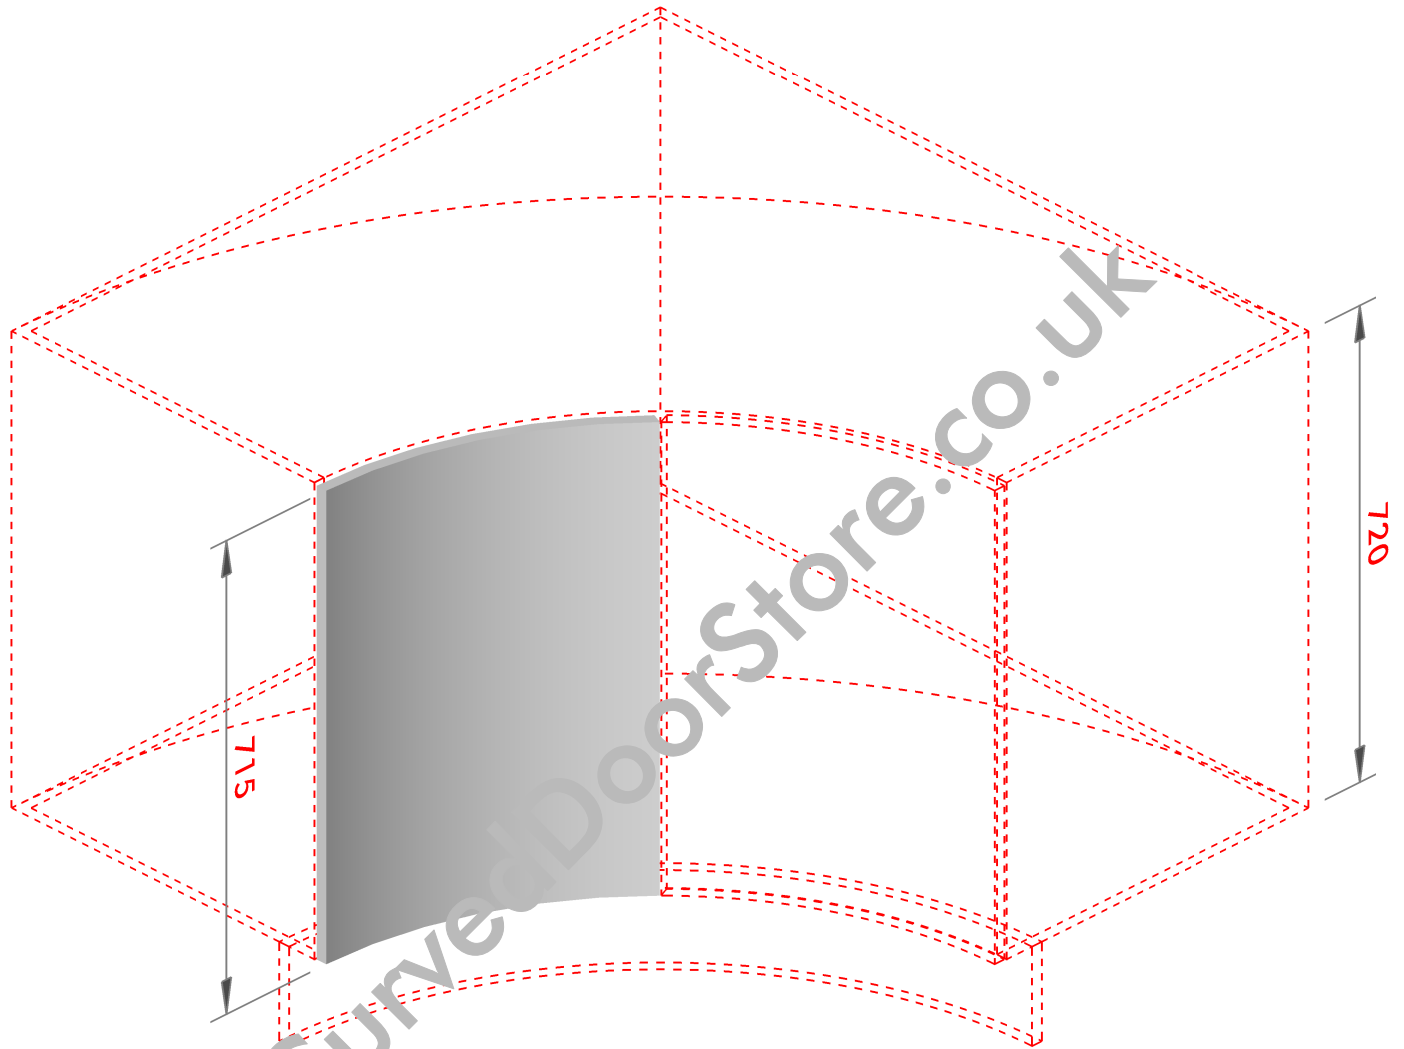

Product Code 10
640mm Internal (Concave) Door

3D VIEW
(All sizes in mm)