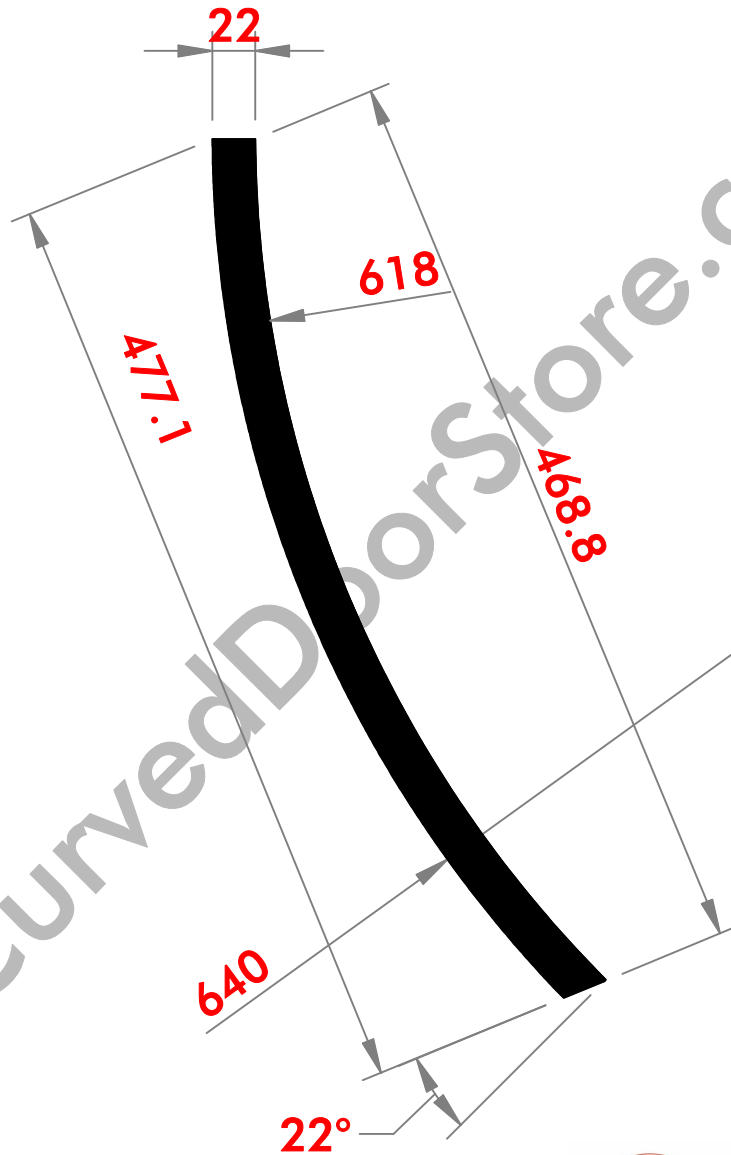

Product Code 10-22mm  
640mm Internal (Concave) Door

**PLAN VIEW OF DOOR**  
(All sizes in mm)