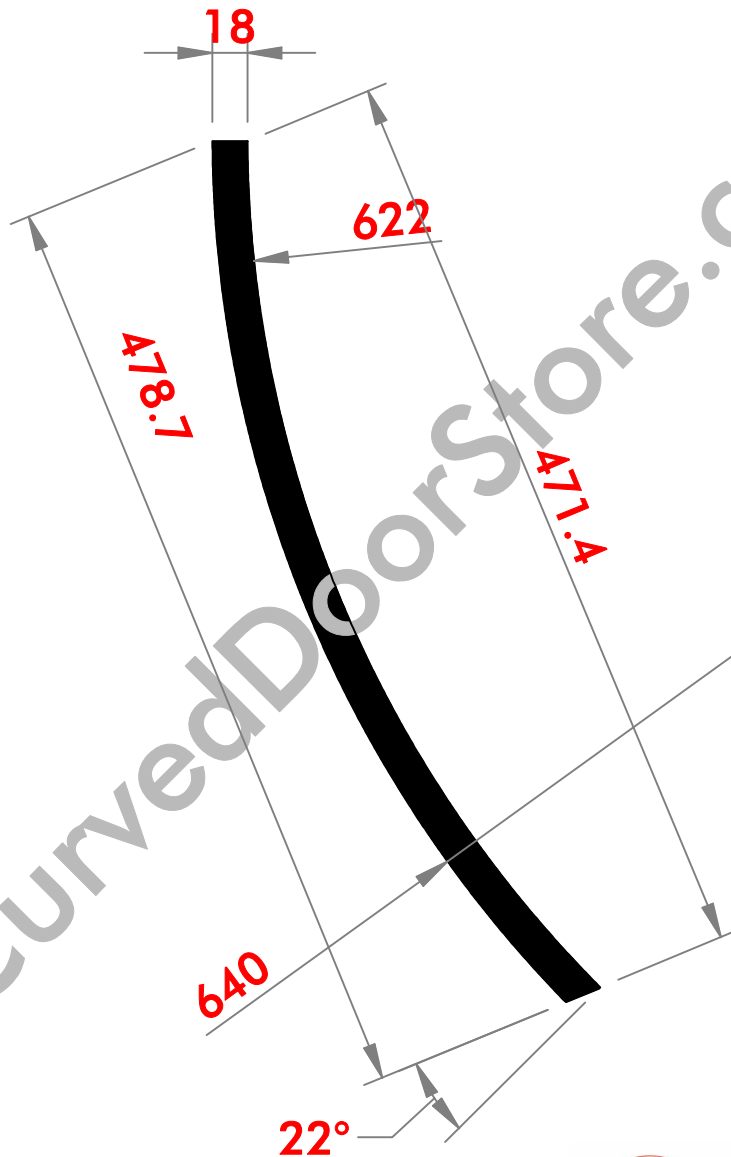

Product Code 10-18mm
640mm Internal (Concave) Door

PLAN VIEW OF DOOR
(All sizes in mm)