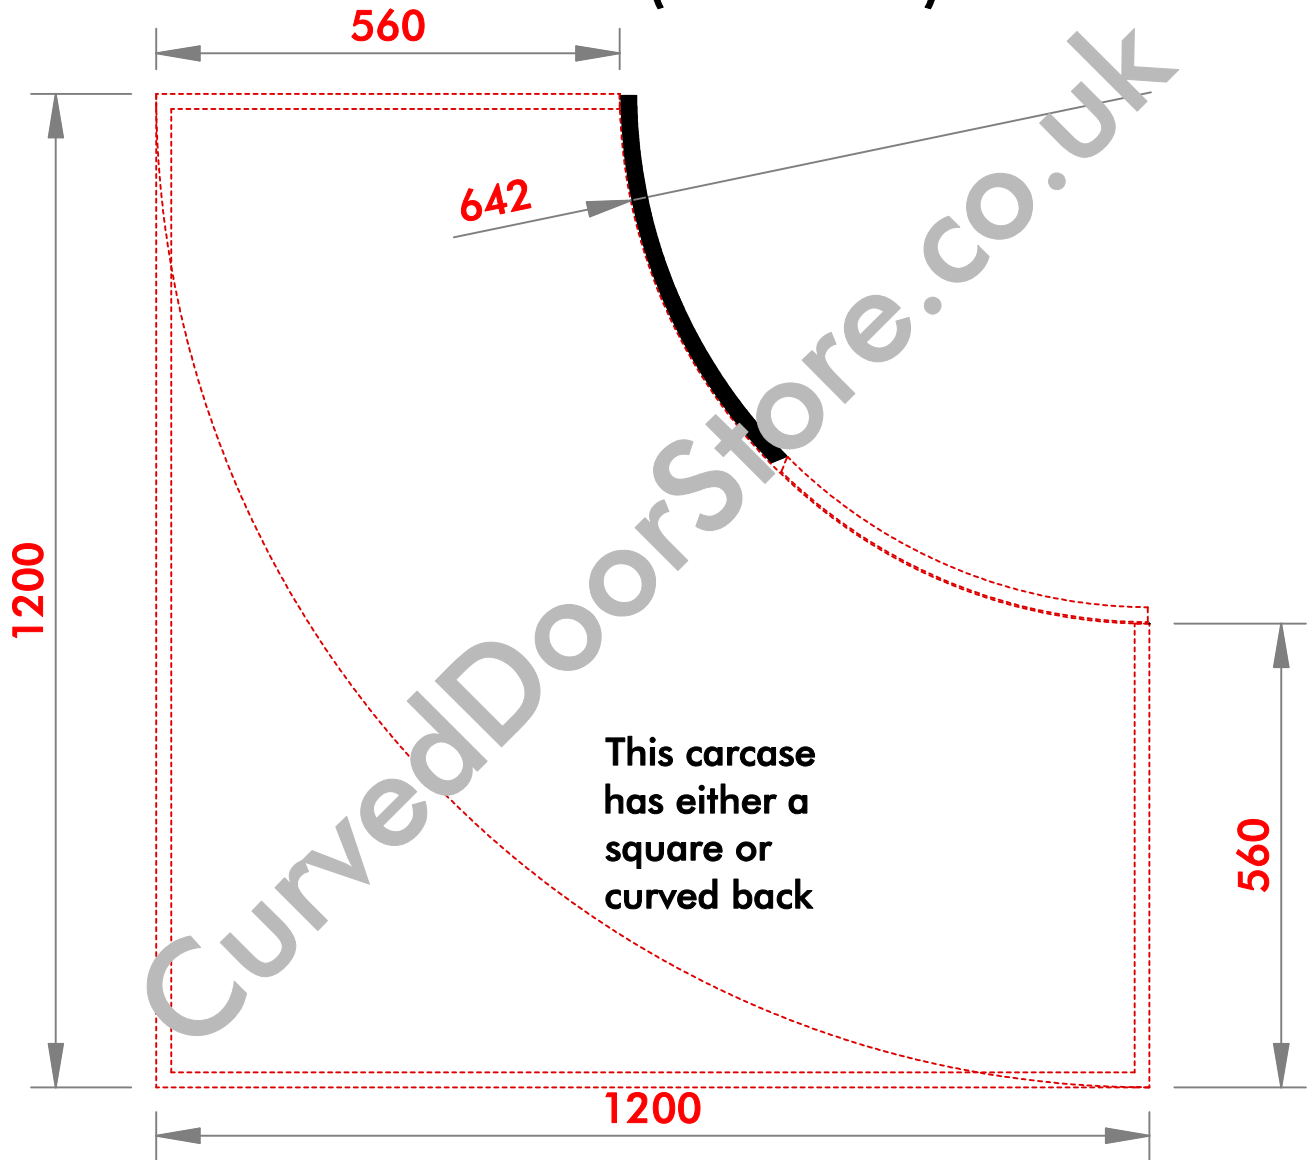

# Product Code 10-18mm 640mm Internal (Concave) Door

\* DIMENSIONS ARE TO CARCASE  
**PLAN VIEW ON CARCASE**  
(All sizes in mm)