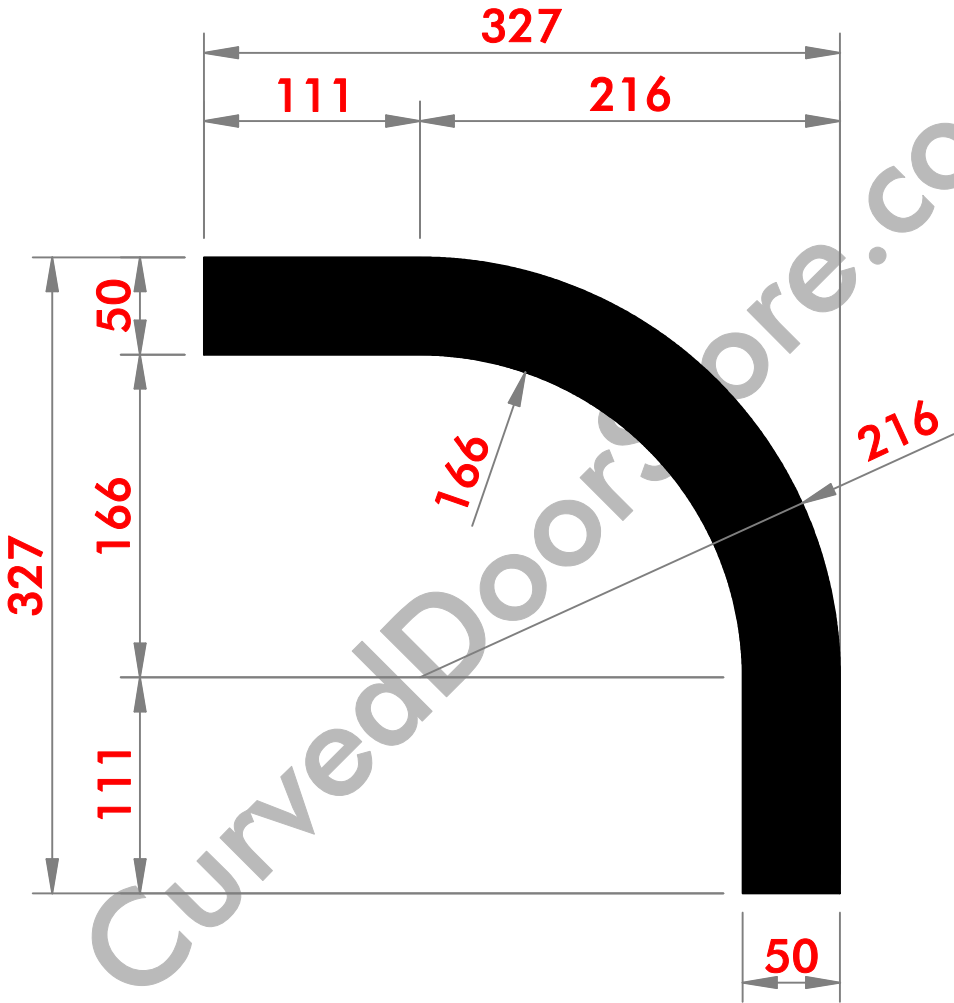

Product Code 09-22mm
300mm Internal (Concave) Cornice

PLAN VIEW OF CORNICE
(All sizes in mm)