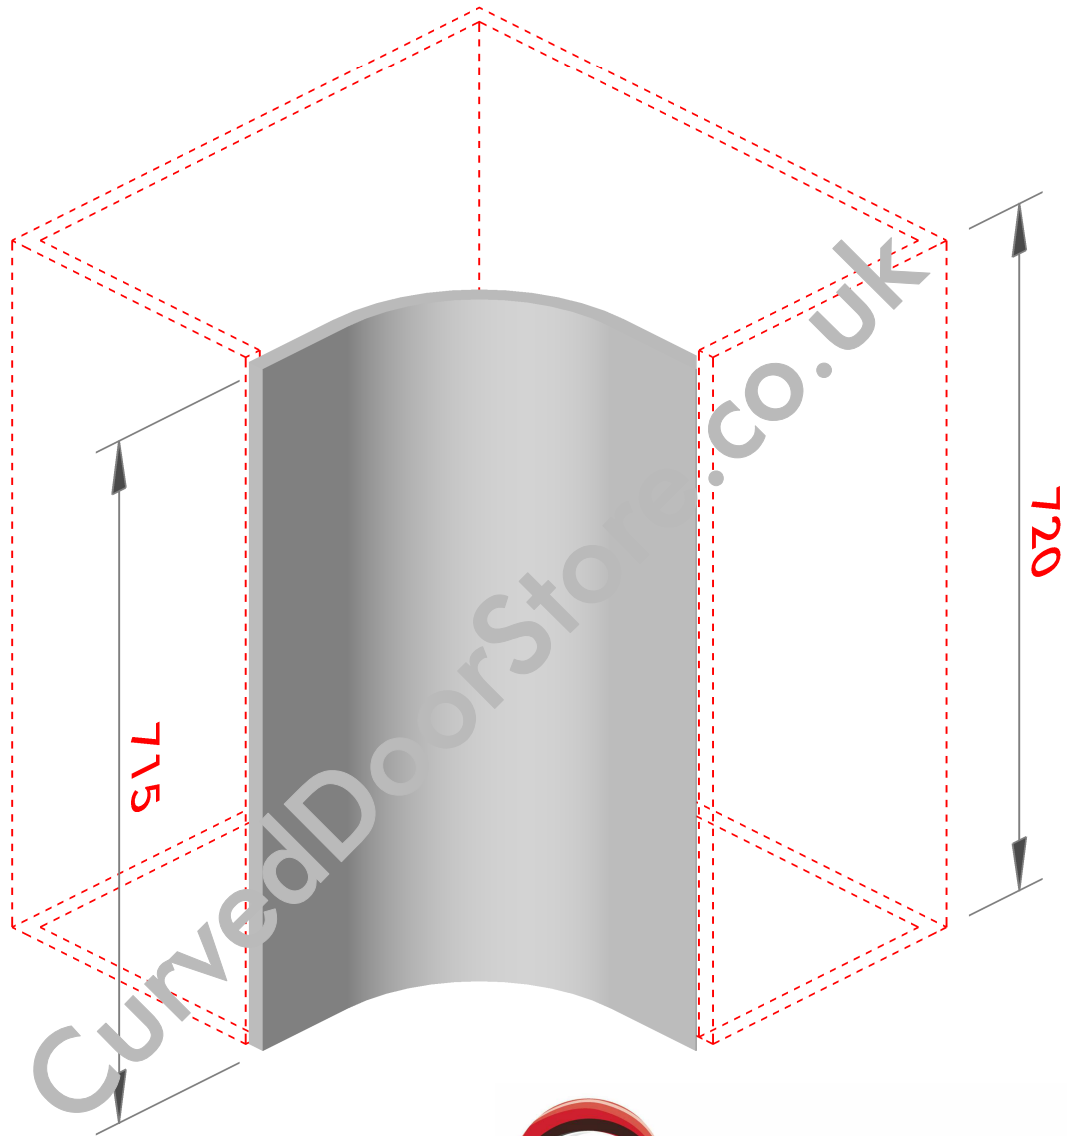

**Product Code 08**  
**300mm Internal (Concave) Door**

**3D VIEW**  
**(All sizes in mm)**