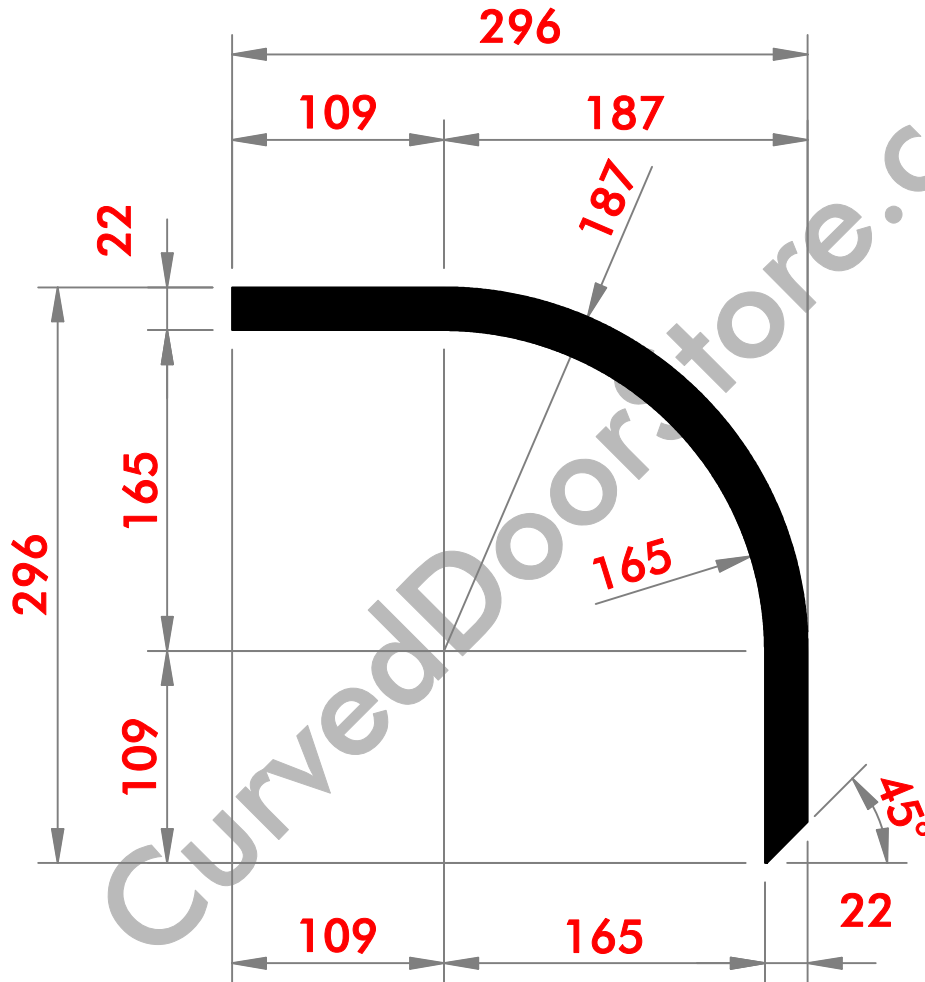

Product Code 08-22mm  
300mm Internal (Concave) Door

**PLAN VIEW OF DOOR**  
(All sizes in mm)