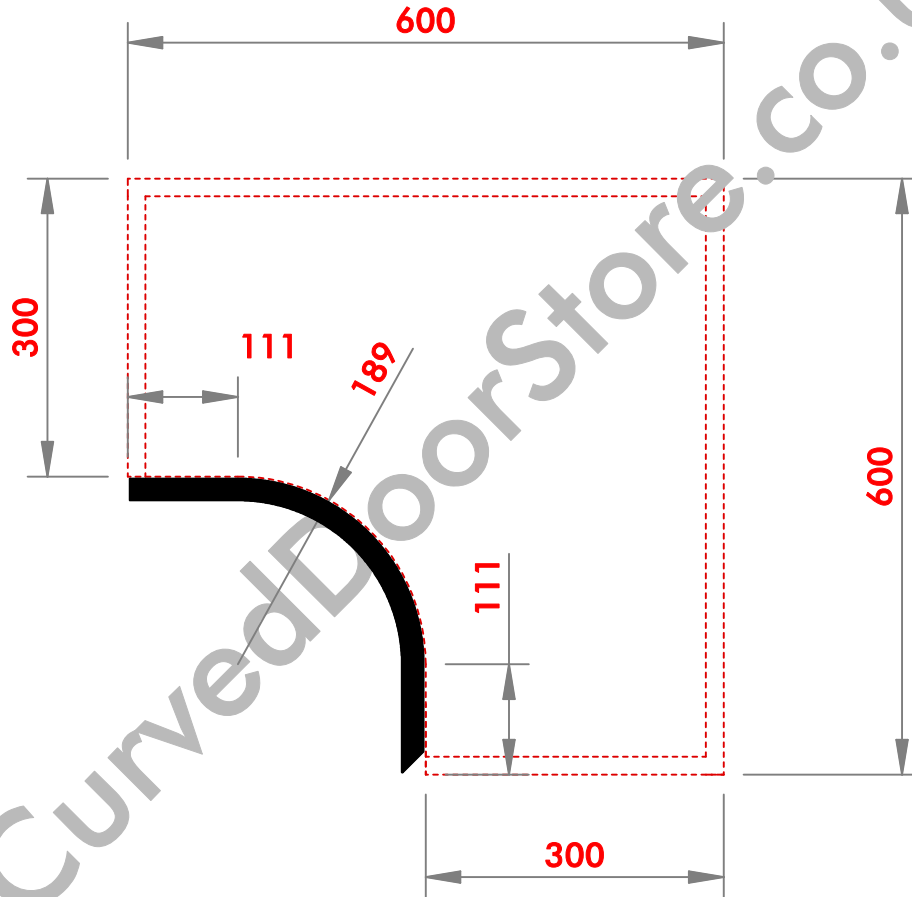

Product Code 08-22mm
300mm Internal (Concave) Door

* DIMENSIONS ARE TO CARCASE
PLAN VIEW ON CARCASE
(All sizes in mm)