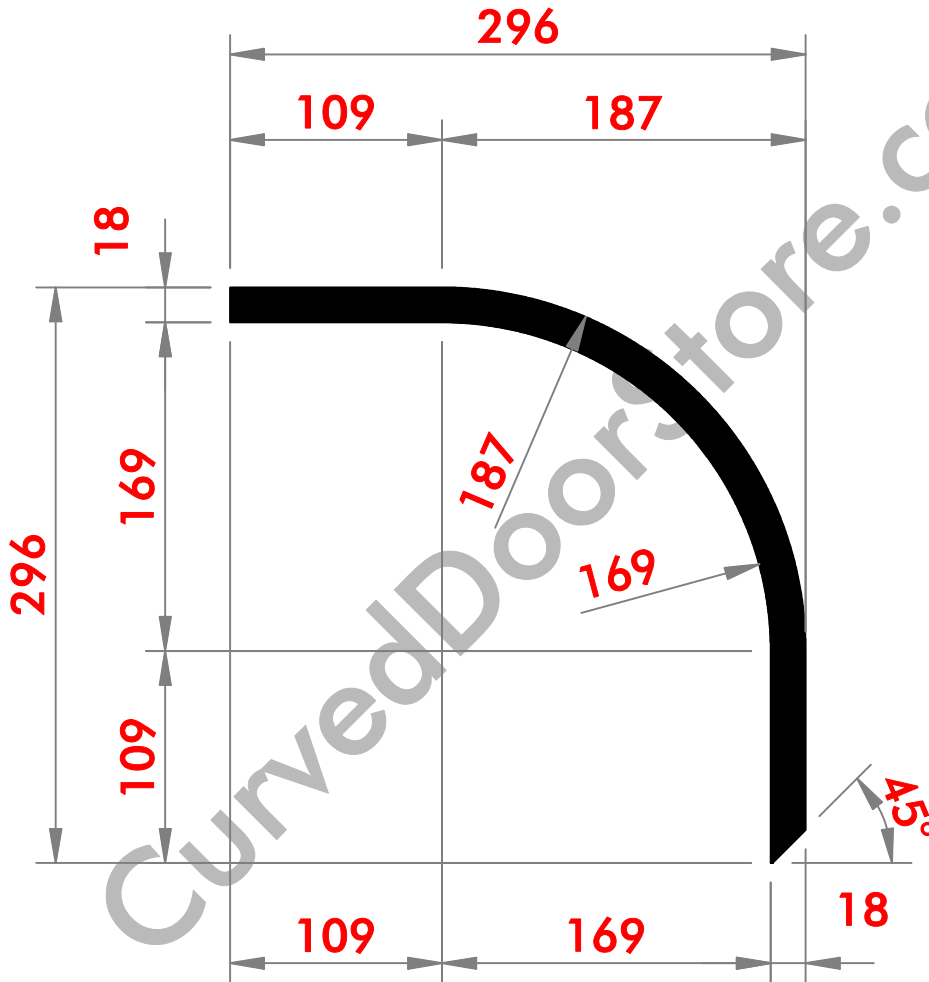

Product Code 08-18mm
300mm Internal (Concave) Door

PLAN VIEW OF DOOR
(All sizes in mm)