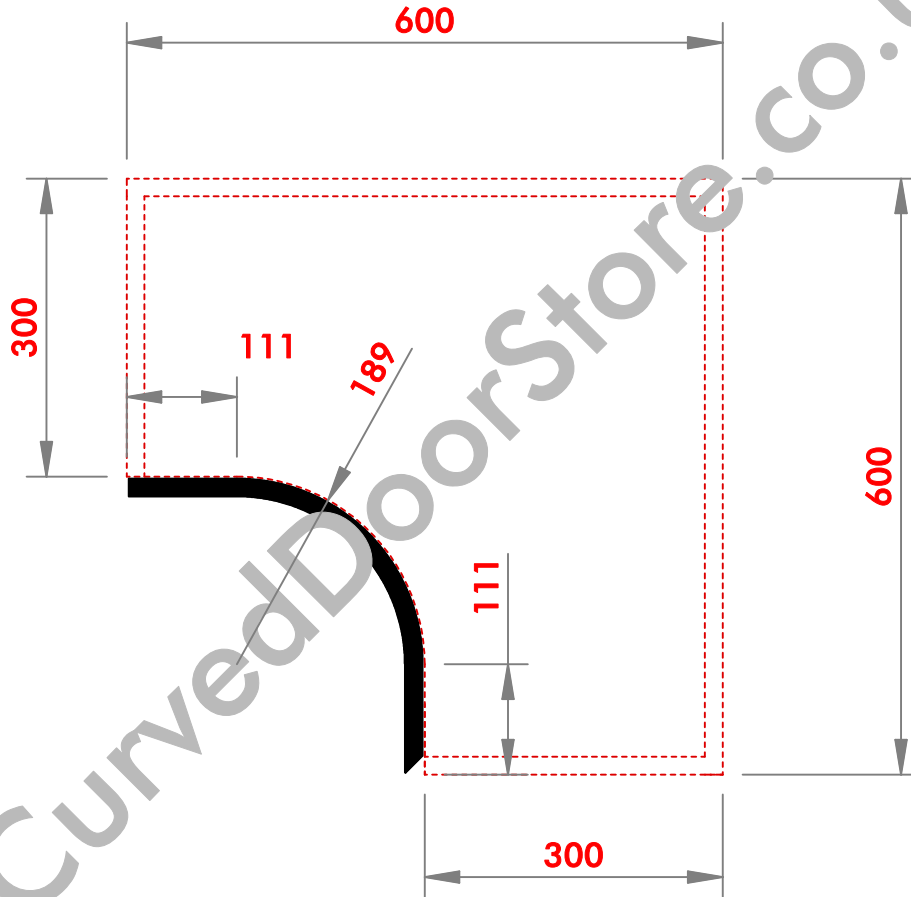

Product Code 08-18mm  
300mm Internal (Concave) Door

\* DIMENSIONS ARE TO CARCASE  
**PLAN VIEW ON CARCASE**  
(All sizes in mm)