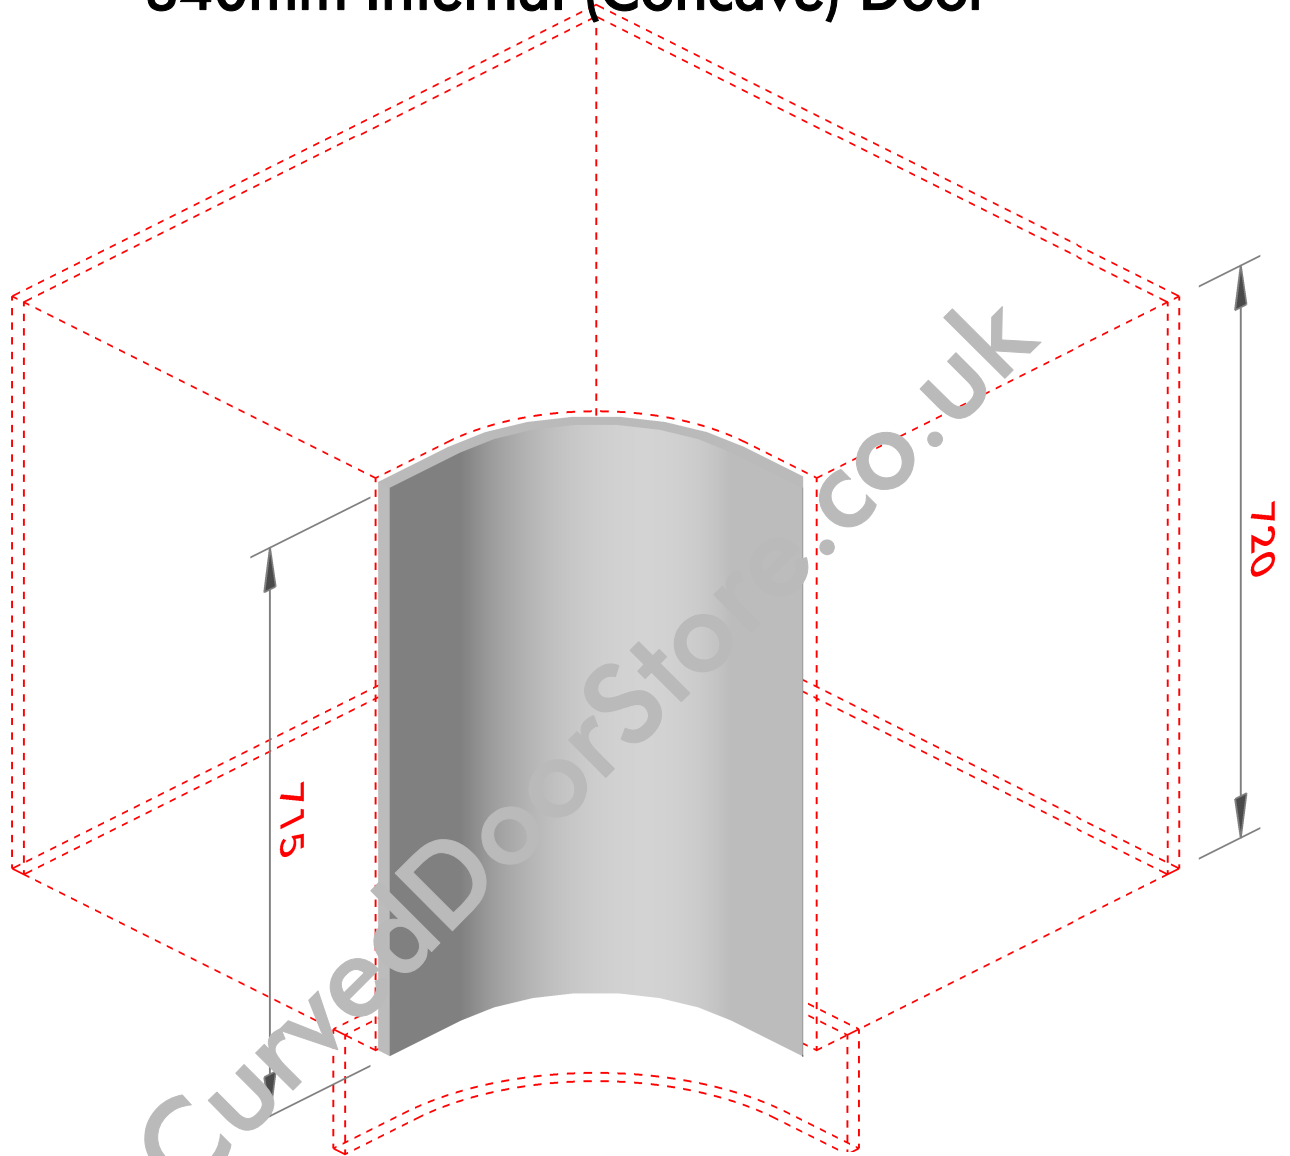

Product Code 06
340mm Internal (Concave) Door

3D VIEW
(All sizes in mm)