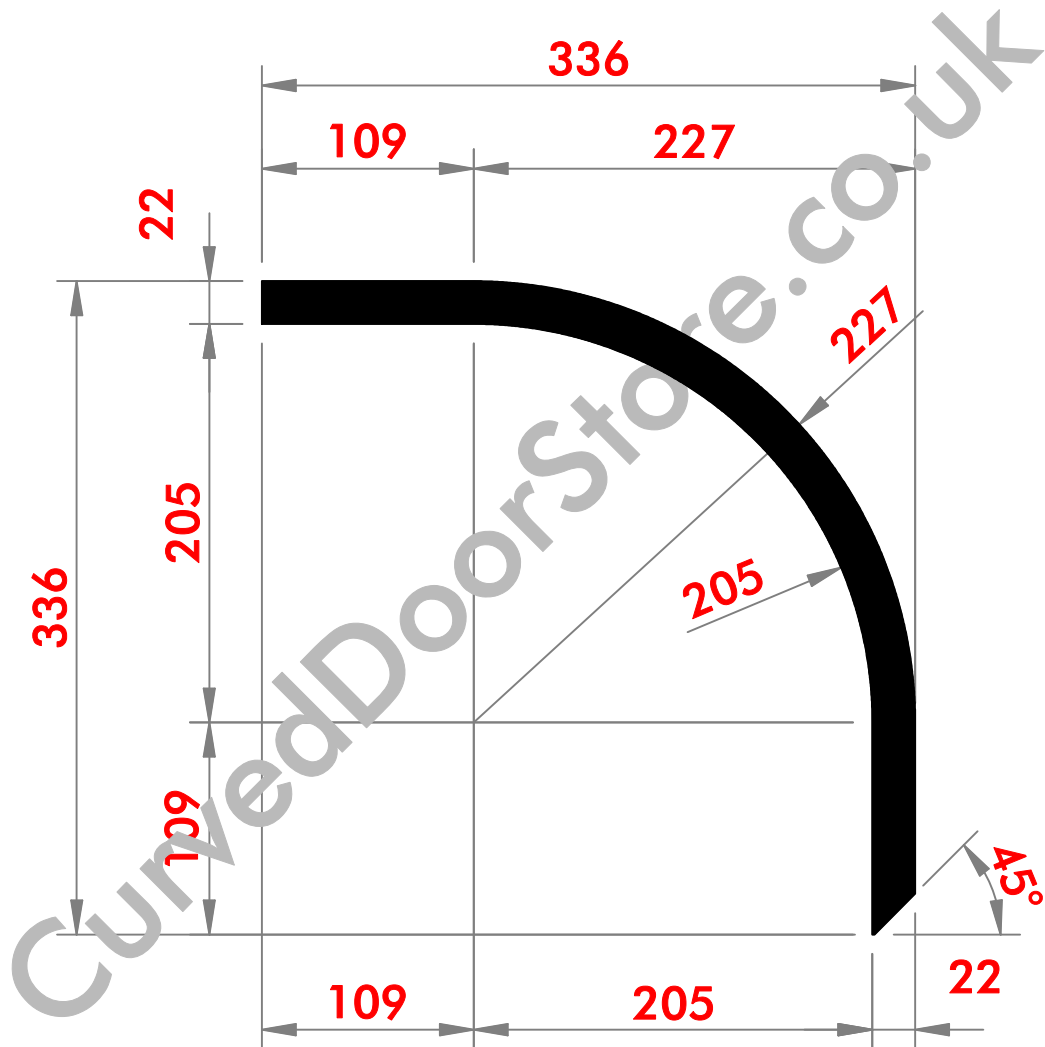

Product Code 06-22mm
340mm Internal (Concave) Door

PLAN VIEW OF DOOR
(All sizes in mm)