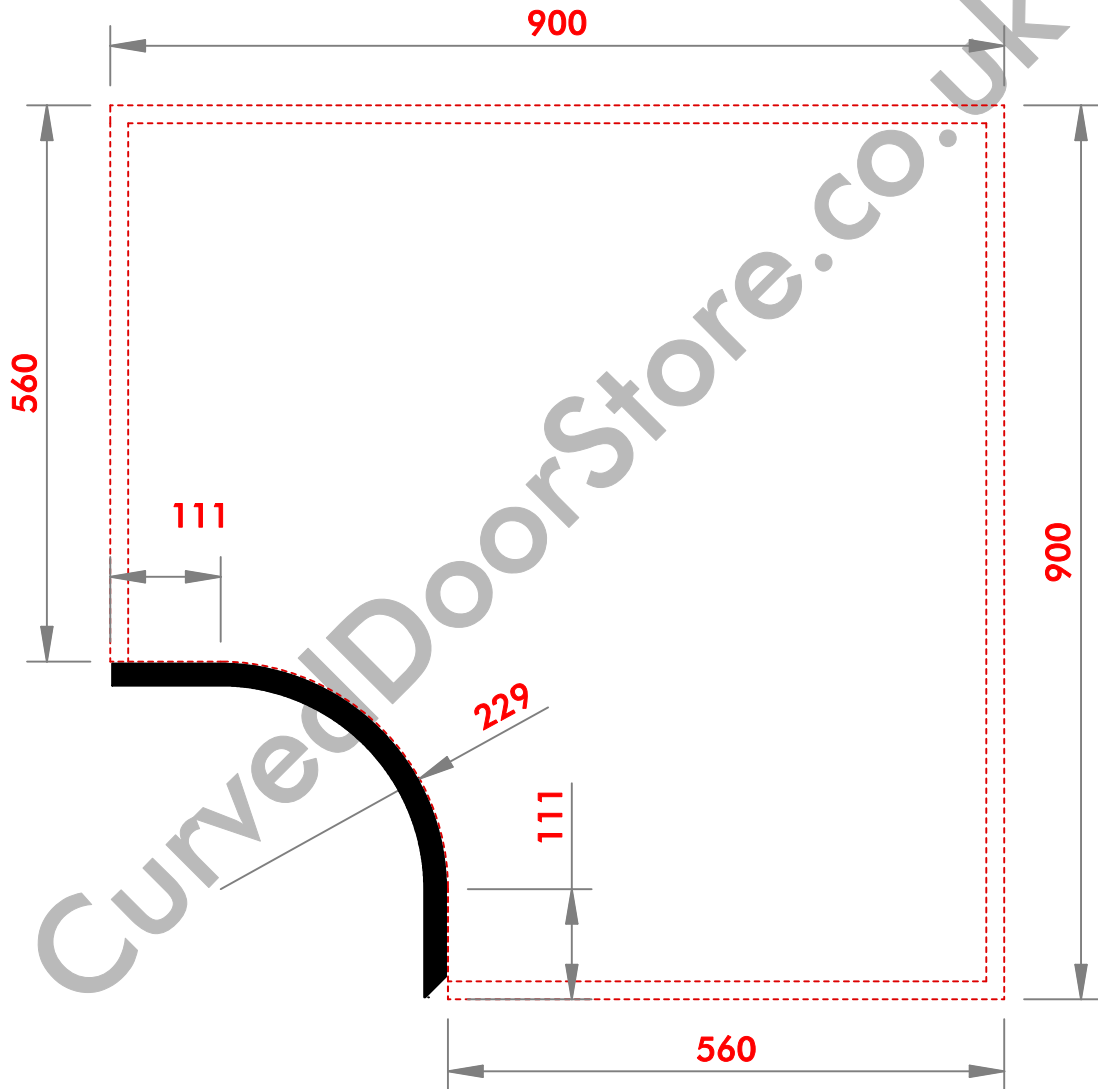

Product Code 06-22mm 340mm Internal (Concave) Door

*** DIMENSIONS ARE TO CARCASE**
PLAN VIEW ON CARCASE
(All sizes in mm)