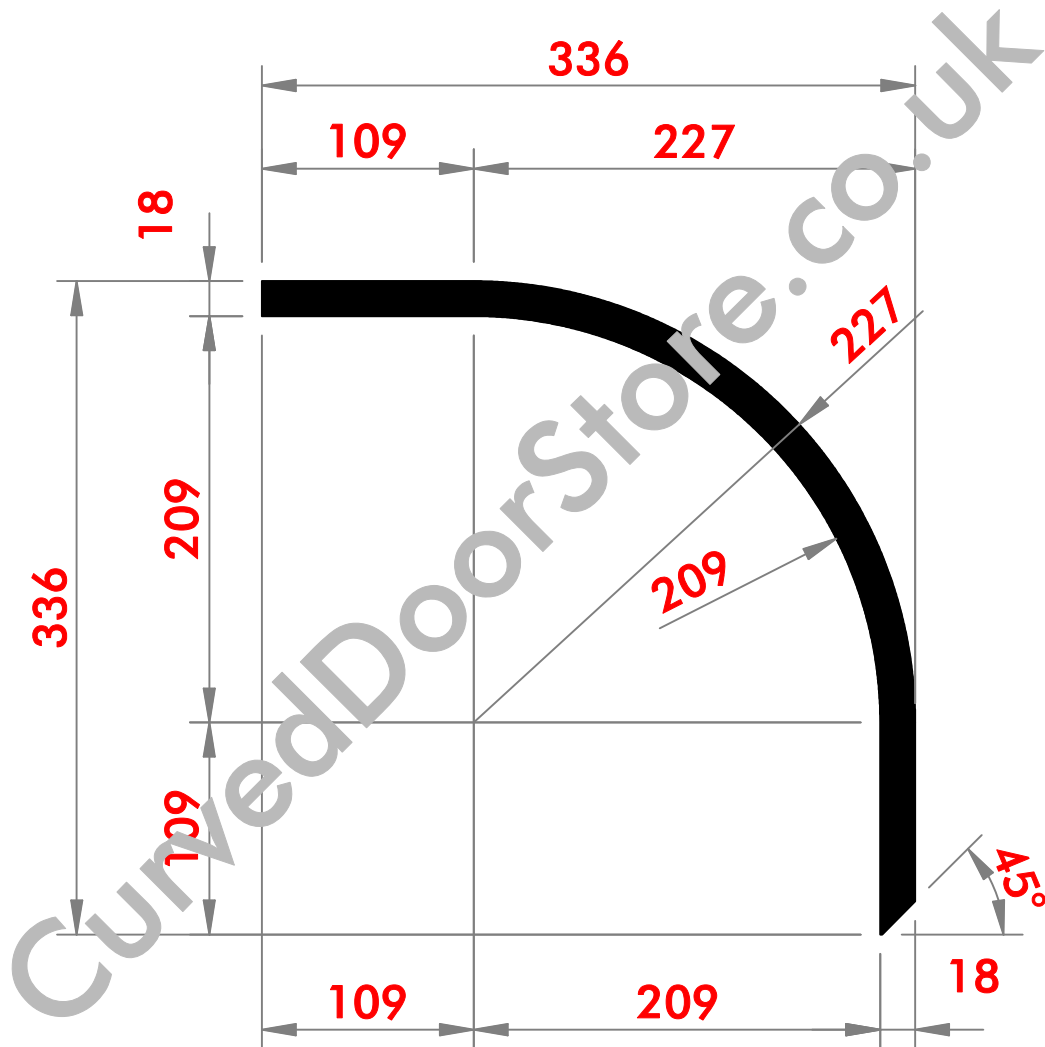

Product Code 06-18mm  
340mm Internal (Concave) Door

**PLAN VIEW OF DOOR**  
(All sizes in mm)