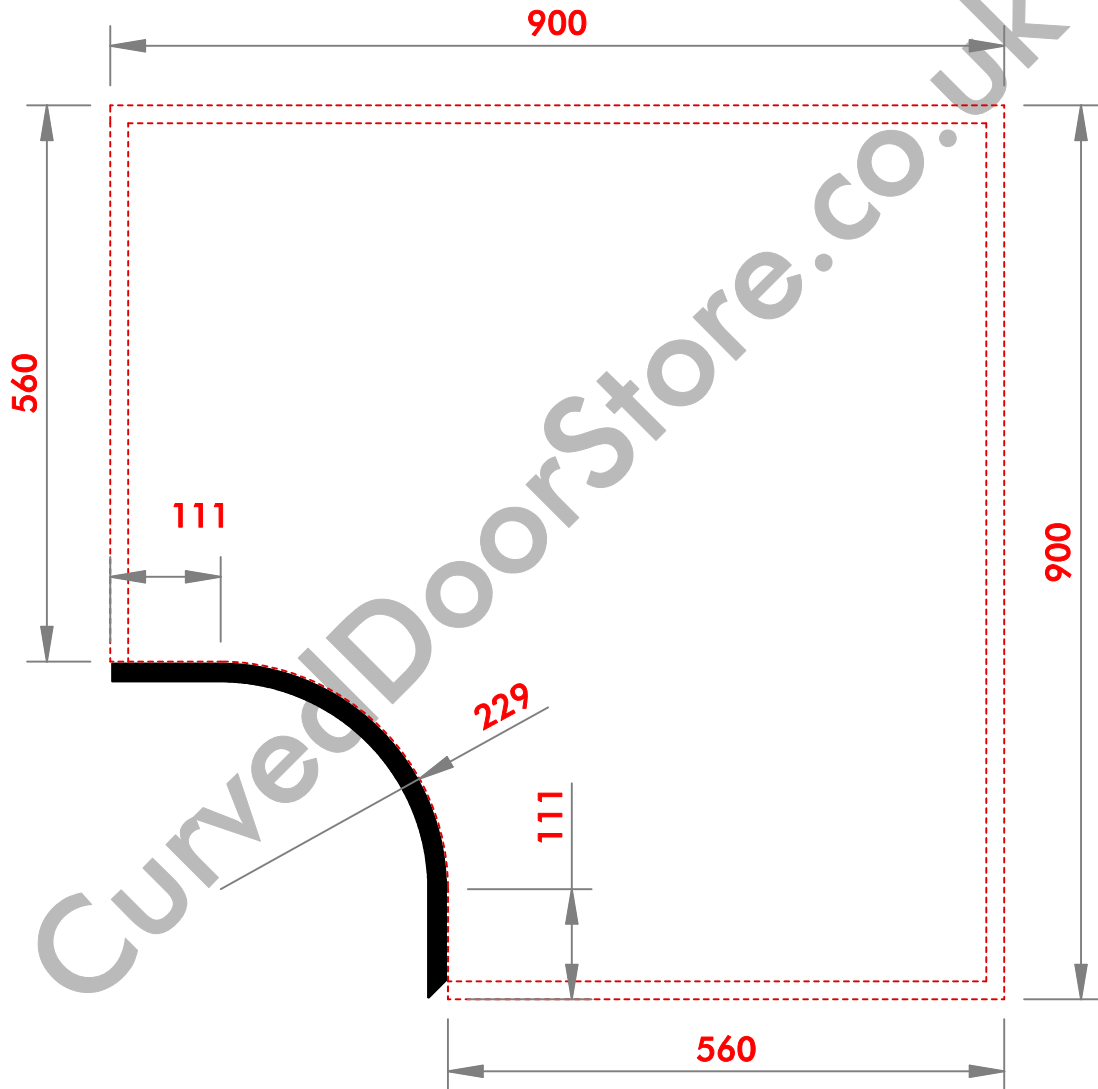

# Product Code 06-18mm 340mm Internal (Concave) Door

\* DIMENSIONS ARE TO CARCASE  
**PLAN VIEW ON CARCASE**  
(All sizes in mm)