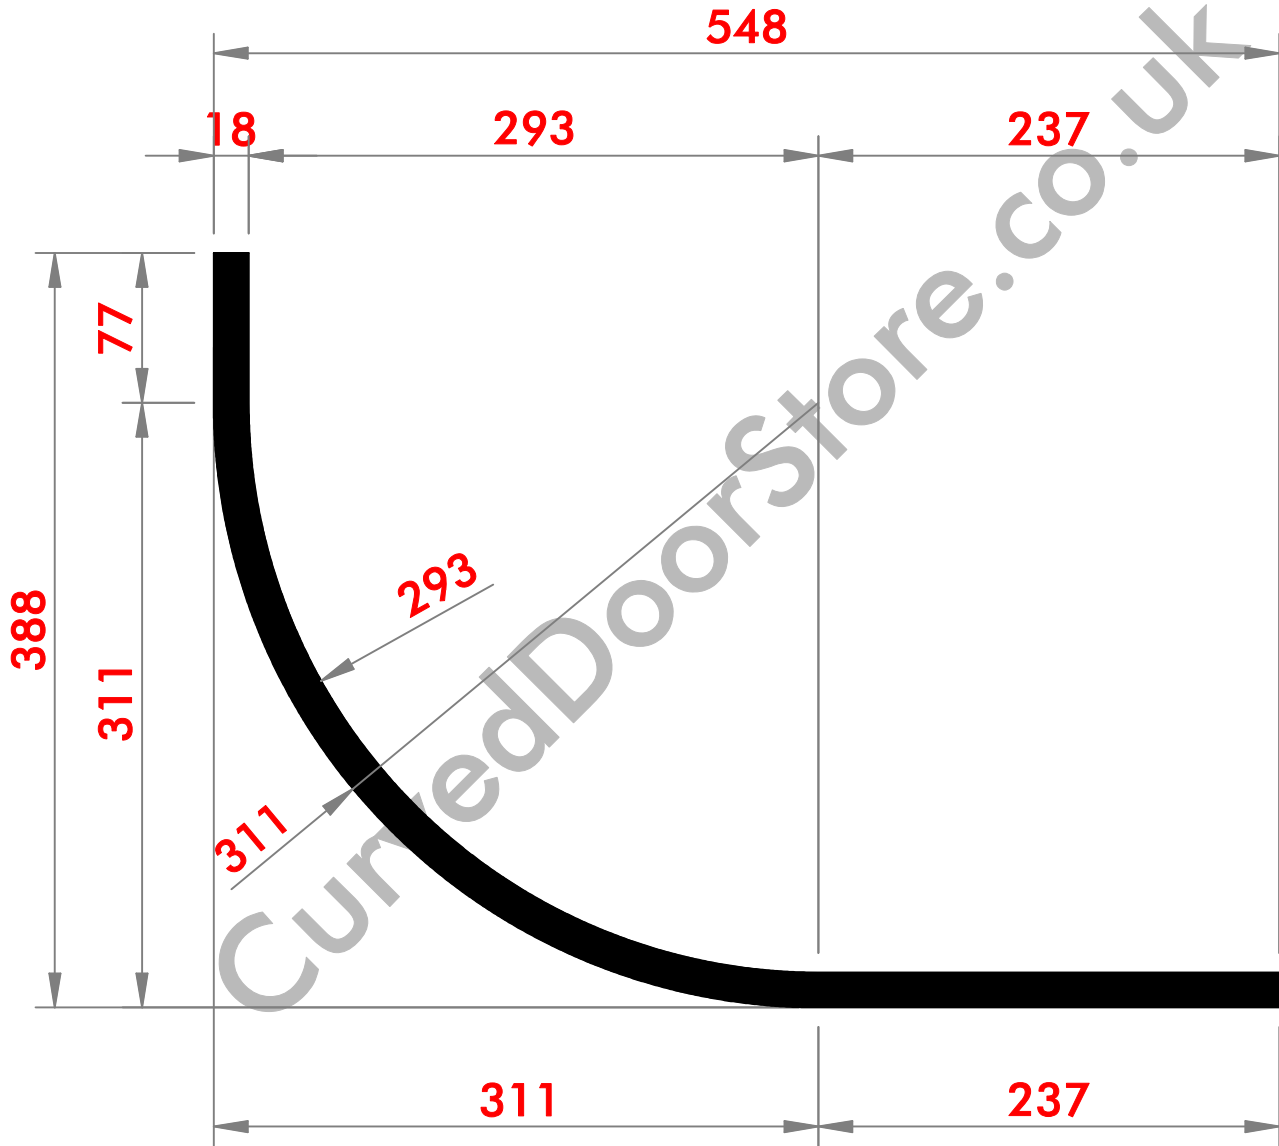

Product Code 05-22mm 430mm External (Convex) Plinth

PLAN VIEW OF PLINTH
(All sizes in mm)