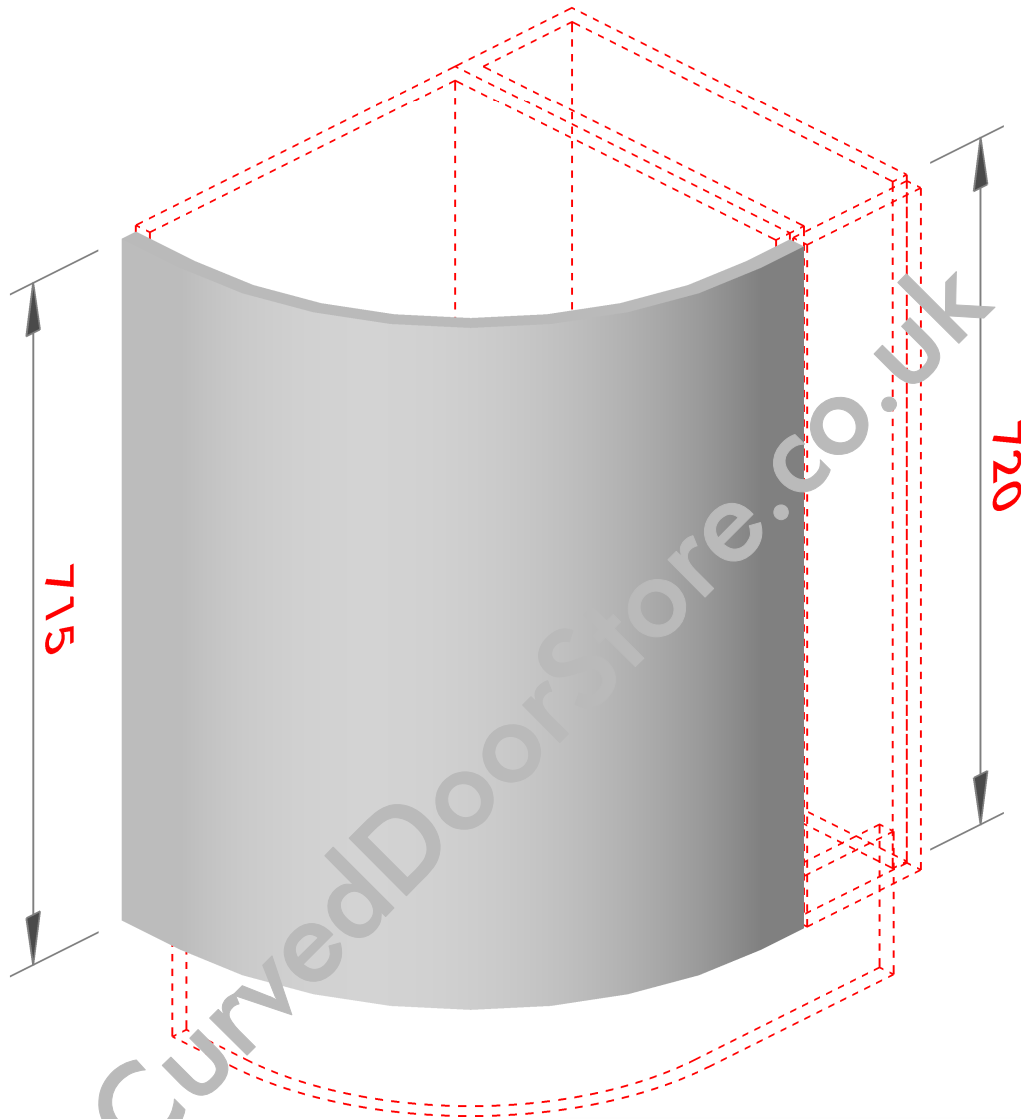

Product Code 04
430mm External (Convex) Door

3D VIEW
(All sizes in mm)