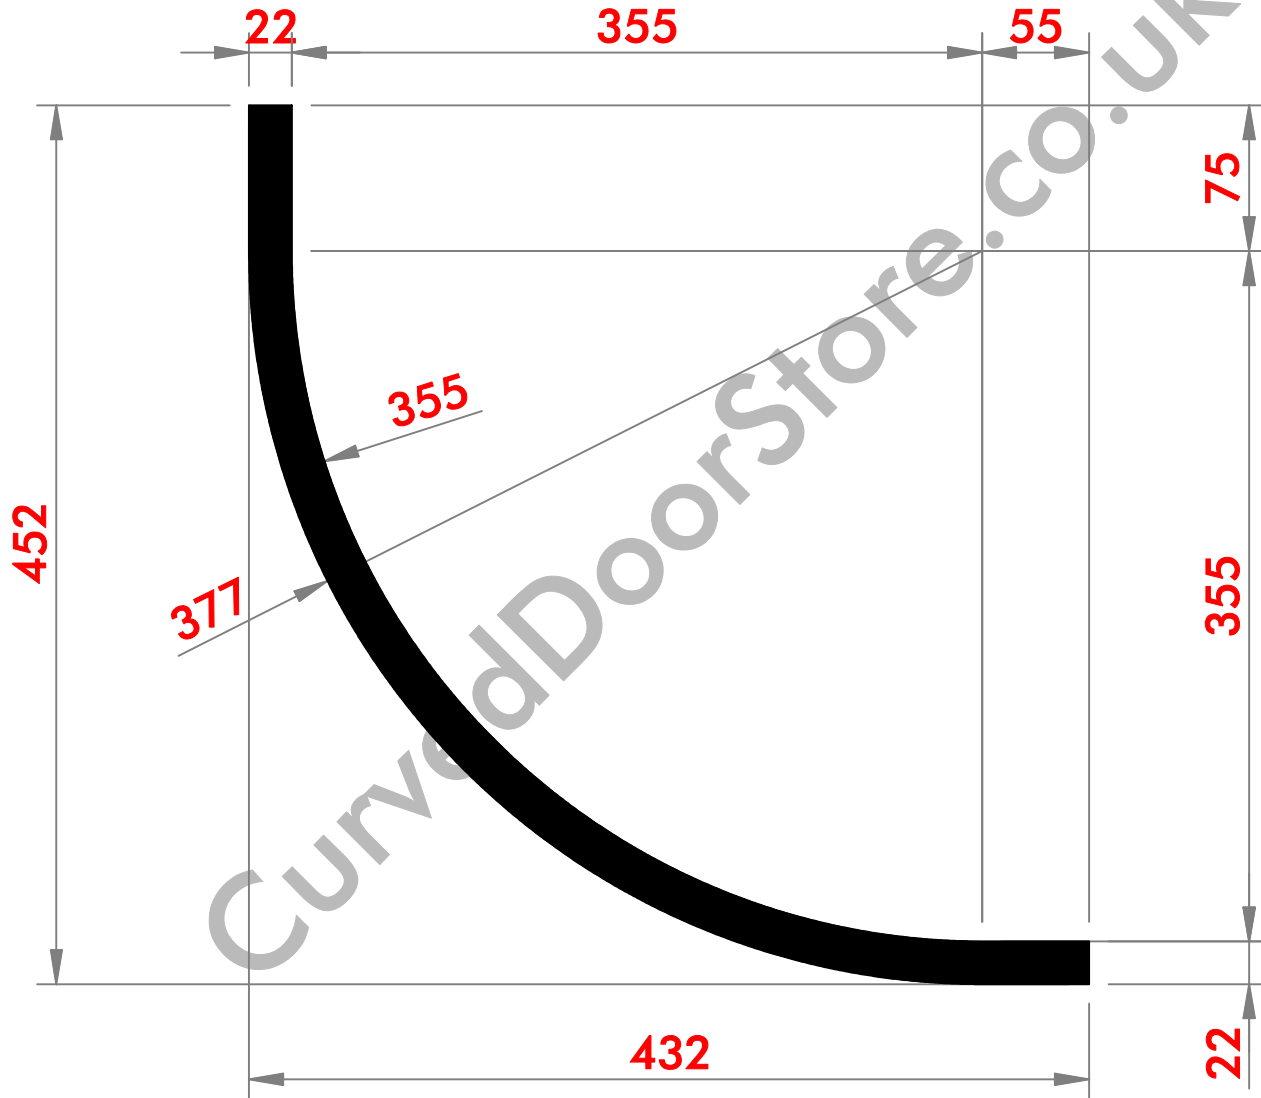

Product Code 04-22mm 430mm External (Convex) Door

PLAN VIEW OF DOOR
(All sizes in mm)