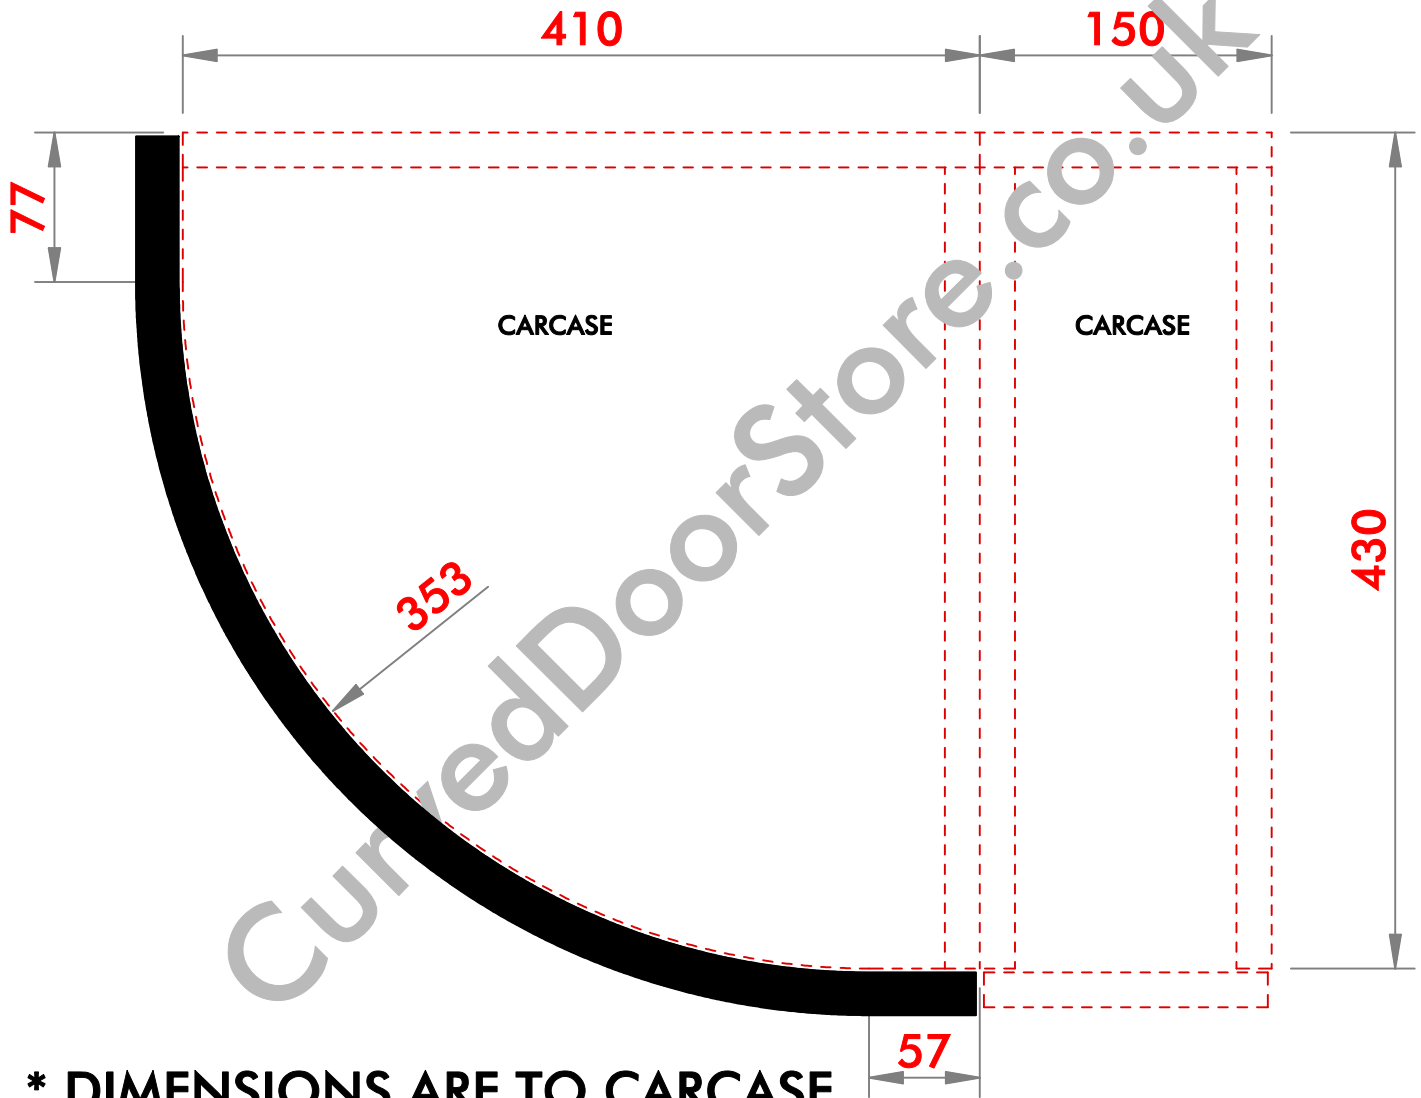

Product Code 04-22mm
430mm External (Convex) Door

* DIMENSIONS ARE TO CARCASE

PLAN VIEW ON CARCASE
(All sizes in mm)