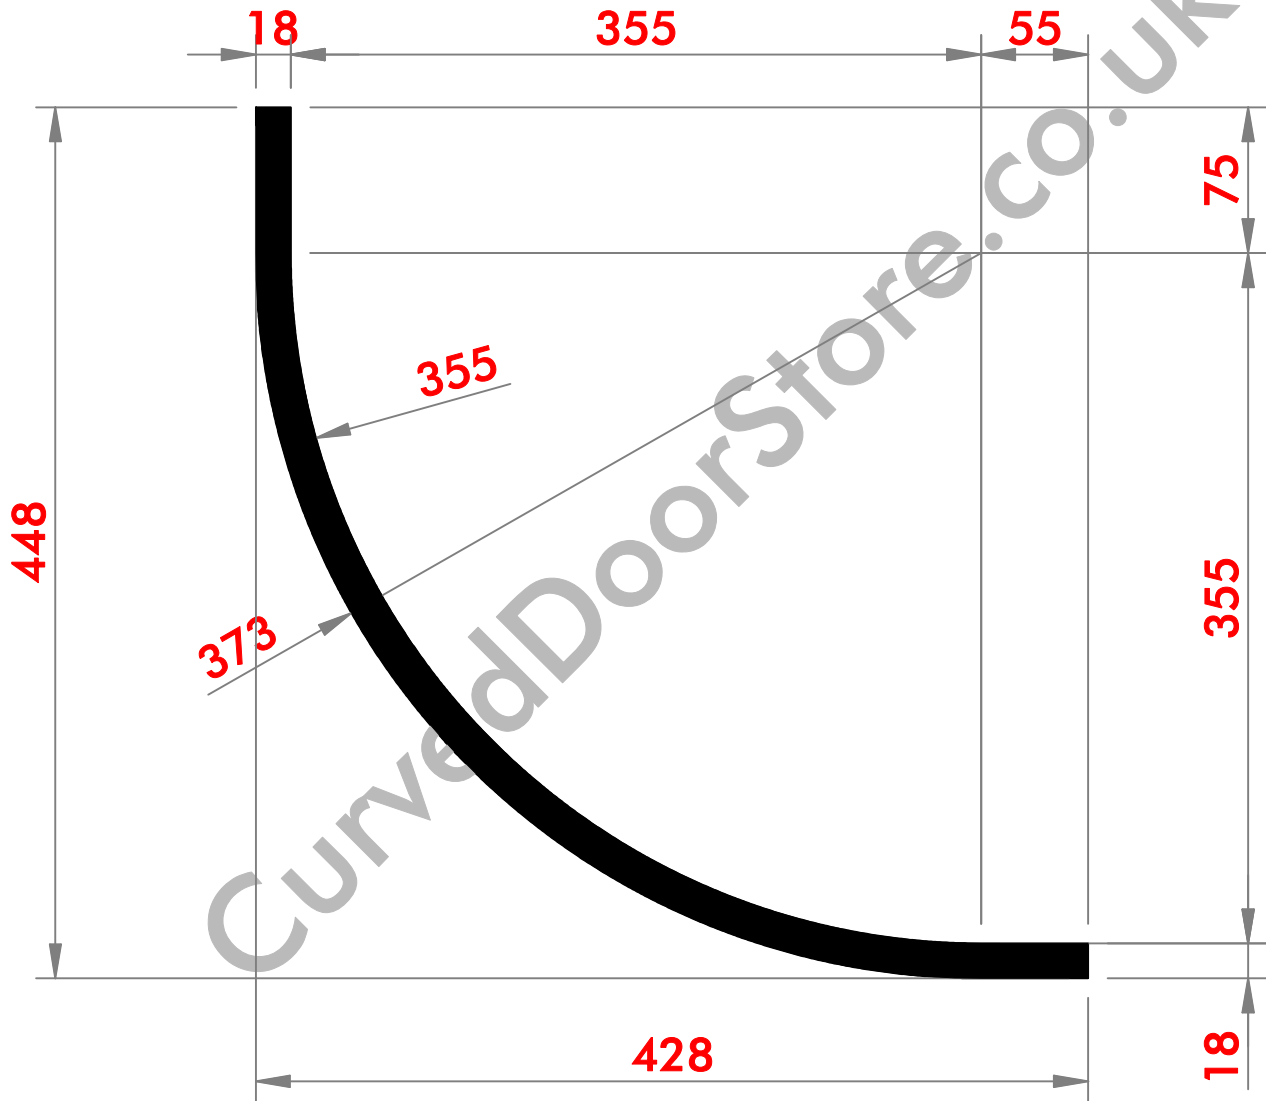

Product Code 04-18mm
430mm External (Convex) Door

PLAN VIEW OF DOOR
(All sizes in mm)