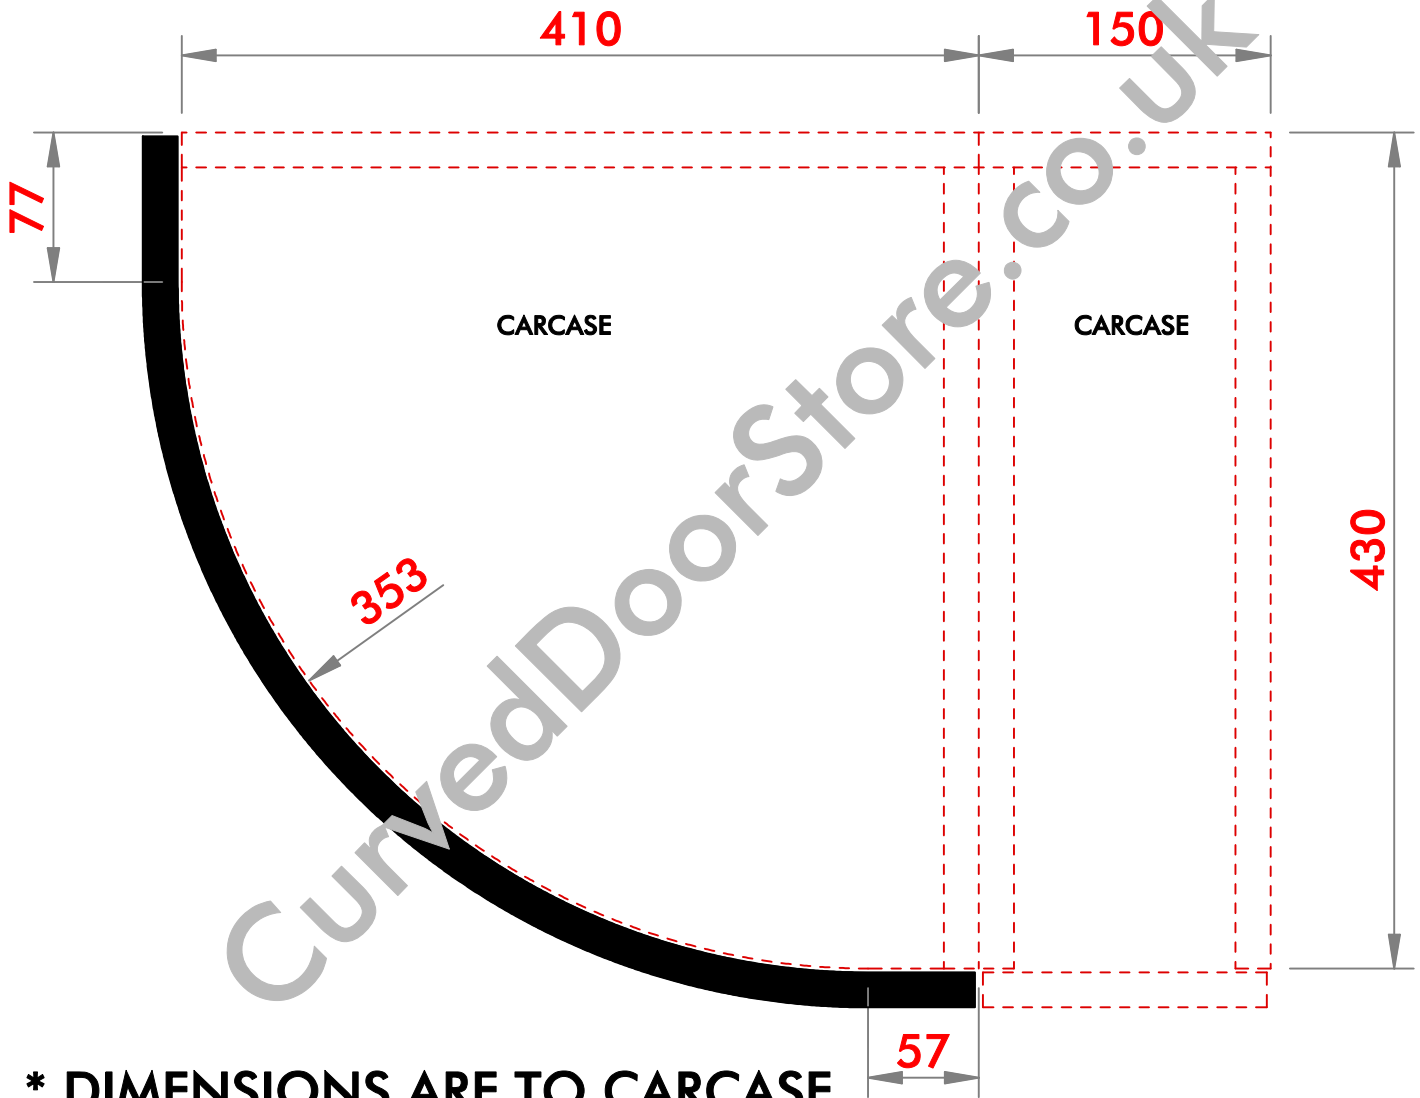

Product Code 04-18mm 430mm External (Convex) Door

PLAN VIEW ON CARCASE
(All sizes in mm)