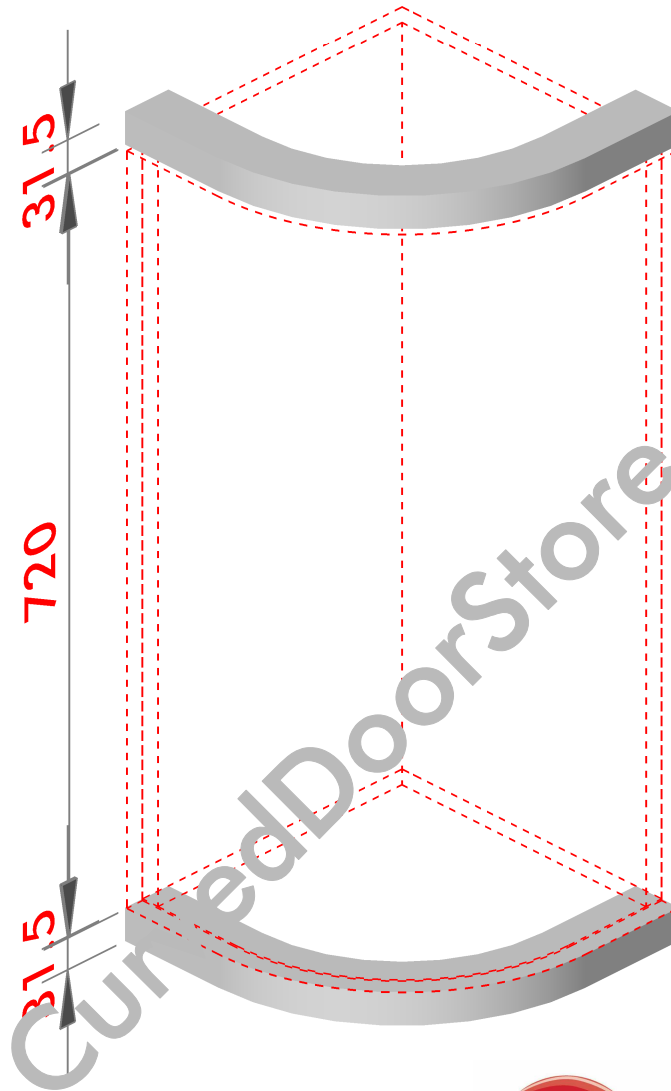

**Product Code 03-31.5mm**  
**300mm External (Convex) Cornice**

**3D VIEW**  
**(All sizes in mm)**