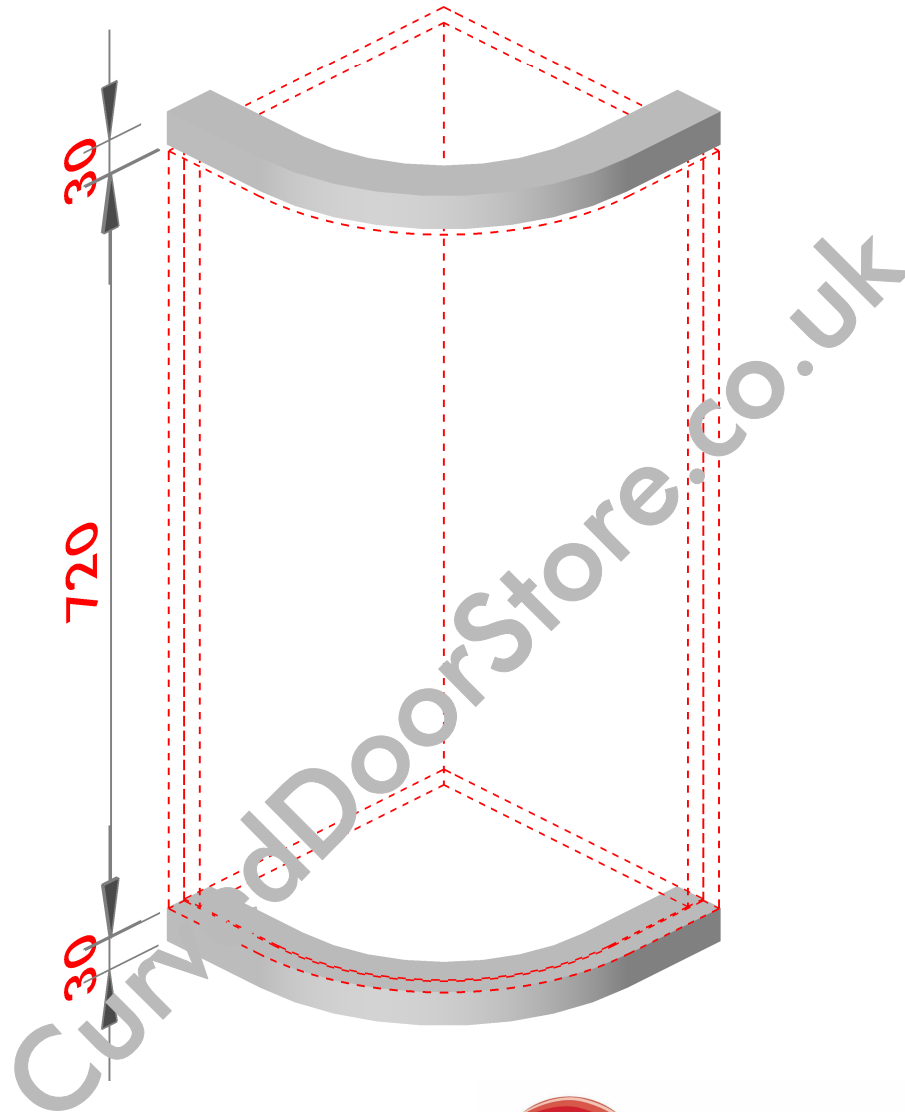

Product Code 03-30mm
300mm External (Convex) Cornice

3D VIEW
(All sizes in mm)