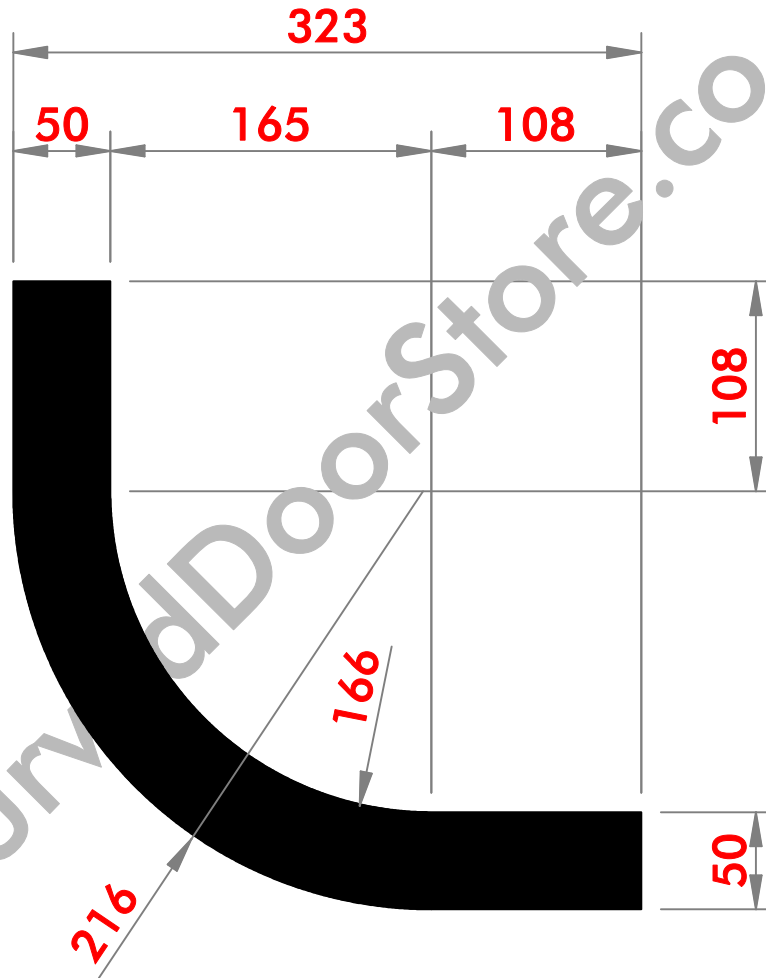

Product Code 03-22mm
300mm External (Convex) Cornice

PLAN VIEW OF CORNICE
(All sizes in mm)