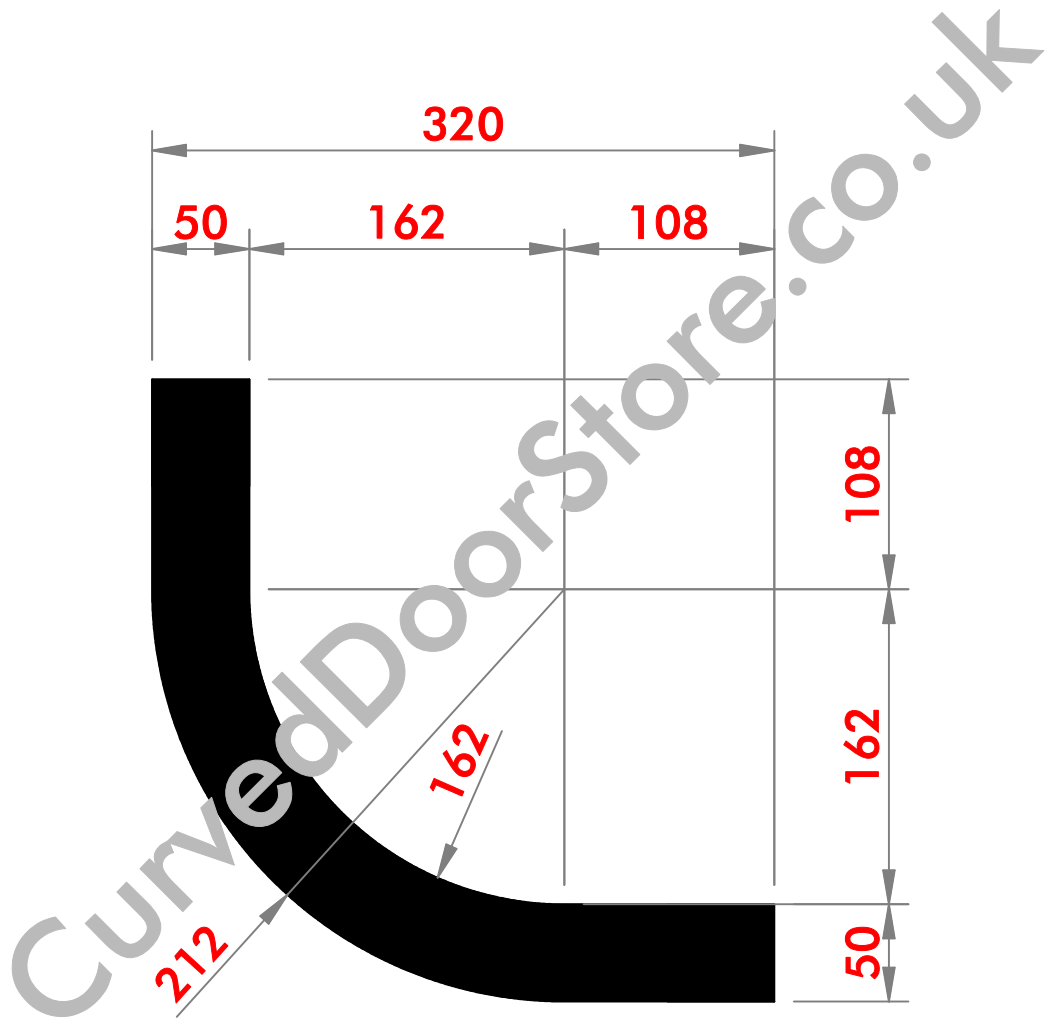

Product Code 03-18mm
300mm External (Convex) Cornice

PLAN VIEW OF CORNICE
(All sizes in mm)