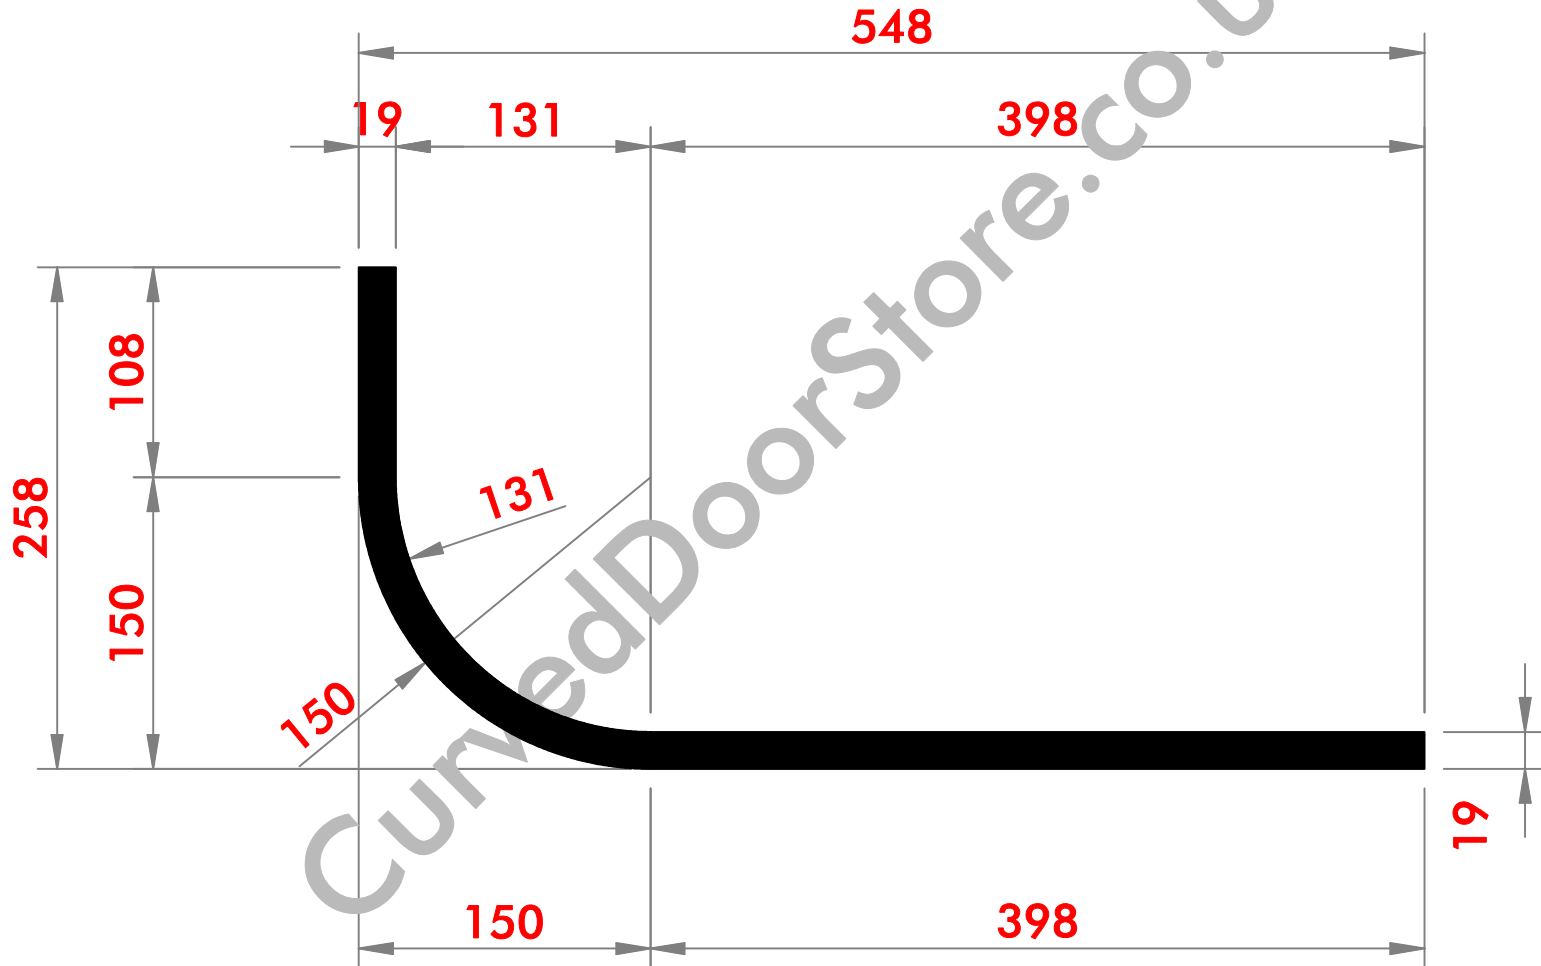

Product Code 02-19mm
300mm External (Convex) Plinth

PLAN VIEW OF PLINTH
(All sizes in mm)