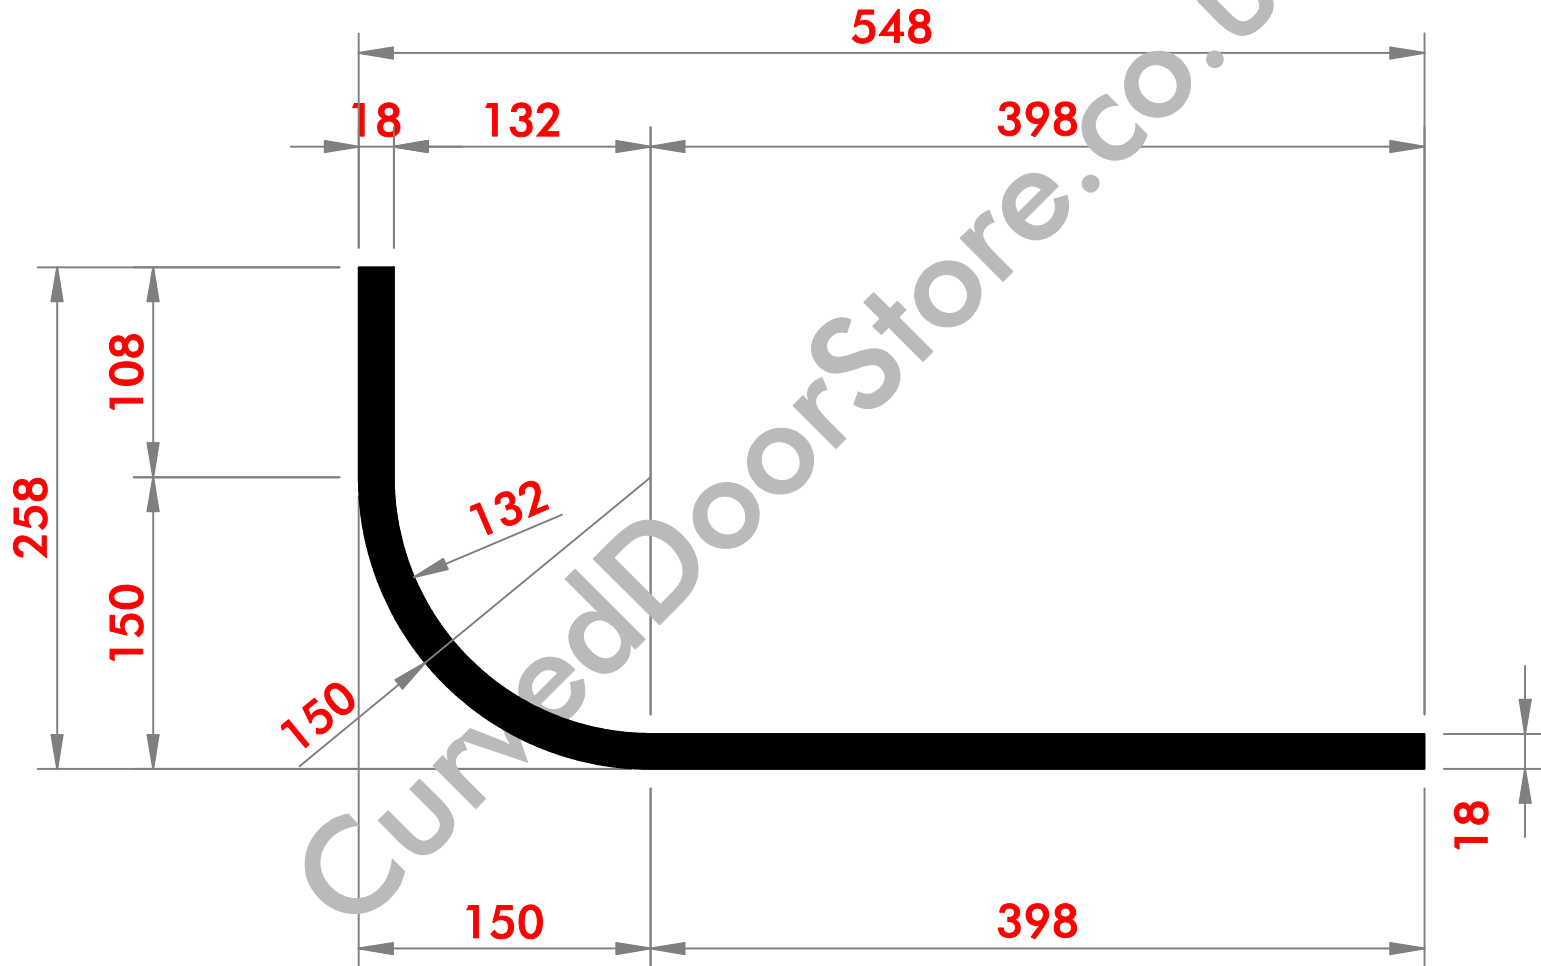

Product Code 02-18mm

300mm External (Convex) Plinth

PLAN VIEW OF PLINTH
(All sizes in mm)