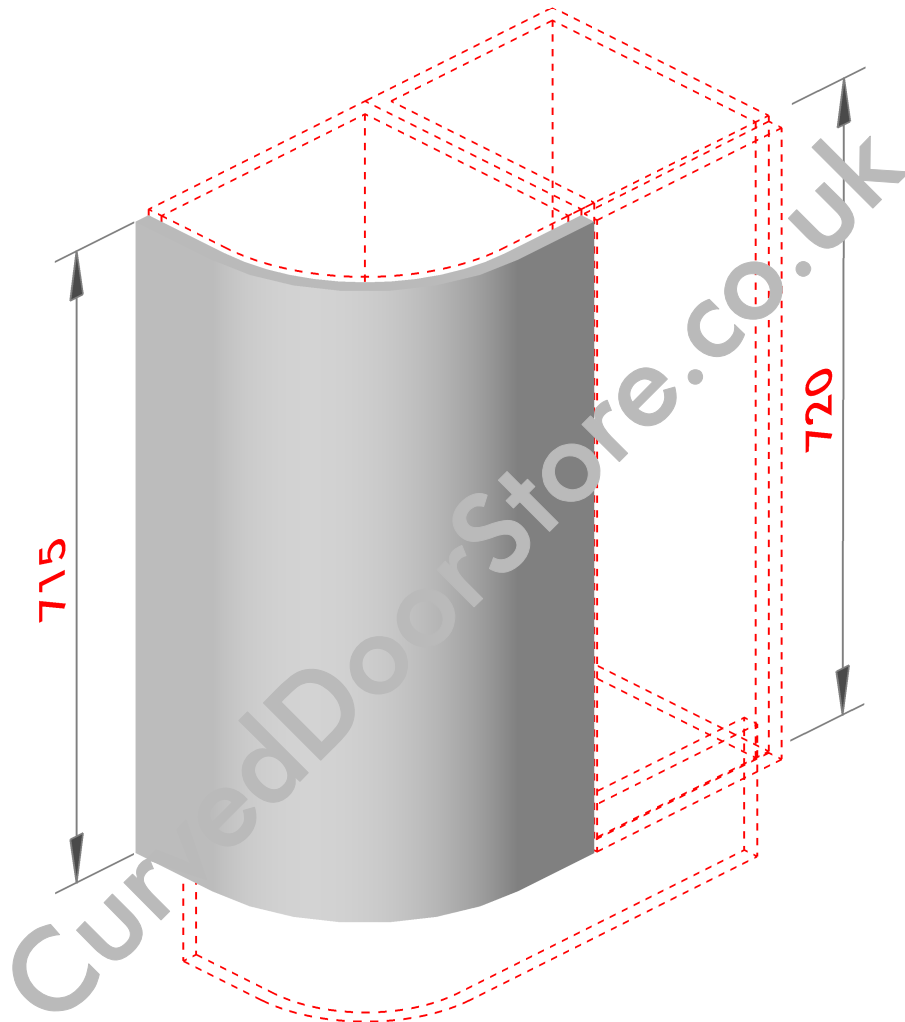

**Product Code 01**  
**300mm External (Convex) Door**

**3D VIEW**  
**(All sizes in mm)**