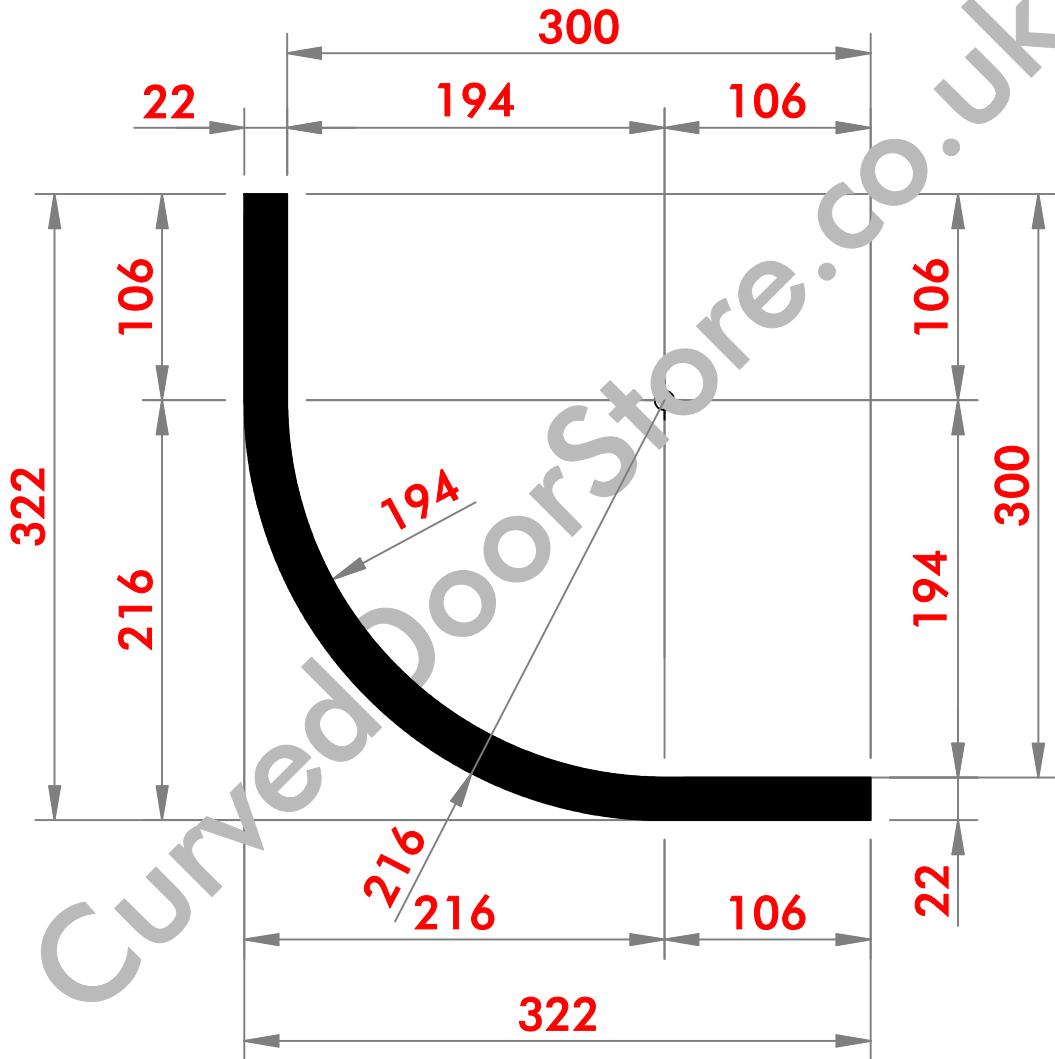

Product Code 01-22mm
300mm External (Convex) Door

PLAN VIEW OF DOOR
(All sizes in mm)