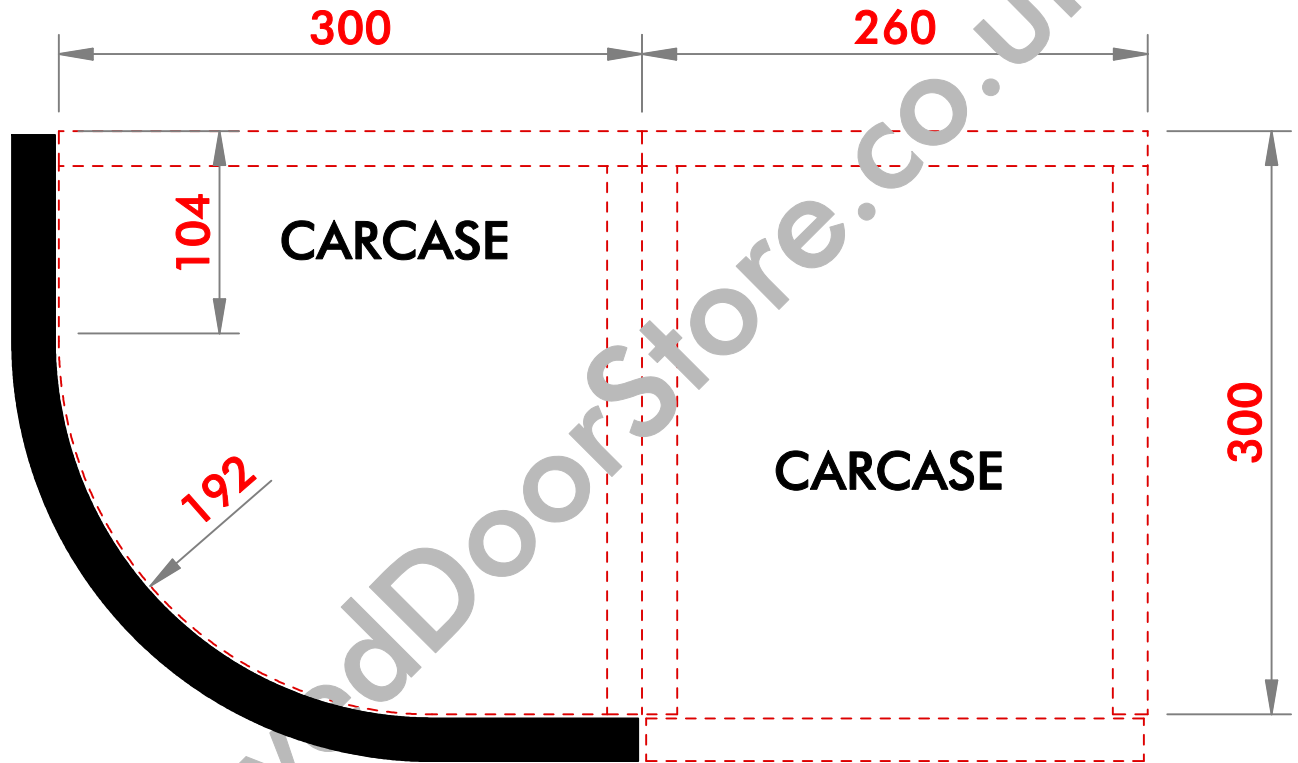

Product Code 01-22mm  
300mm External (Convex) Door

\* DIMENSIONS ARE TO CARCASE

**PLAN VIEW ON CARCASE**  
(All sizes in mm)