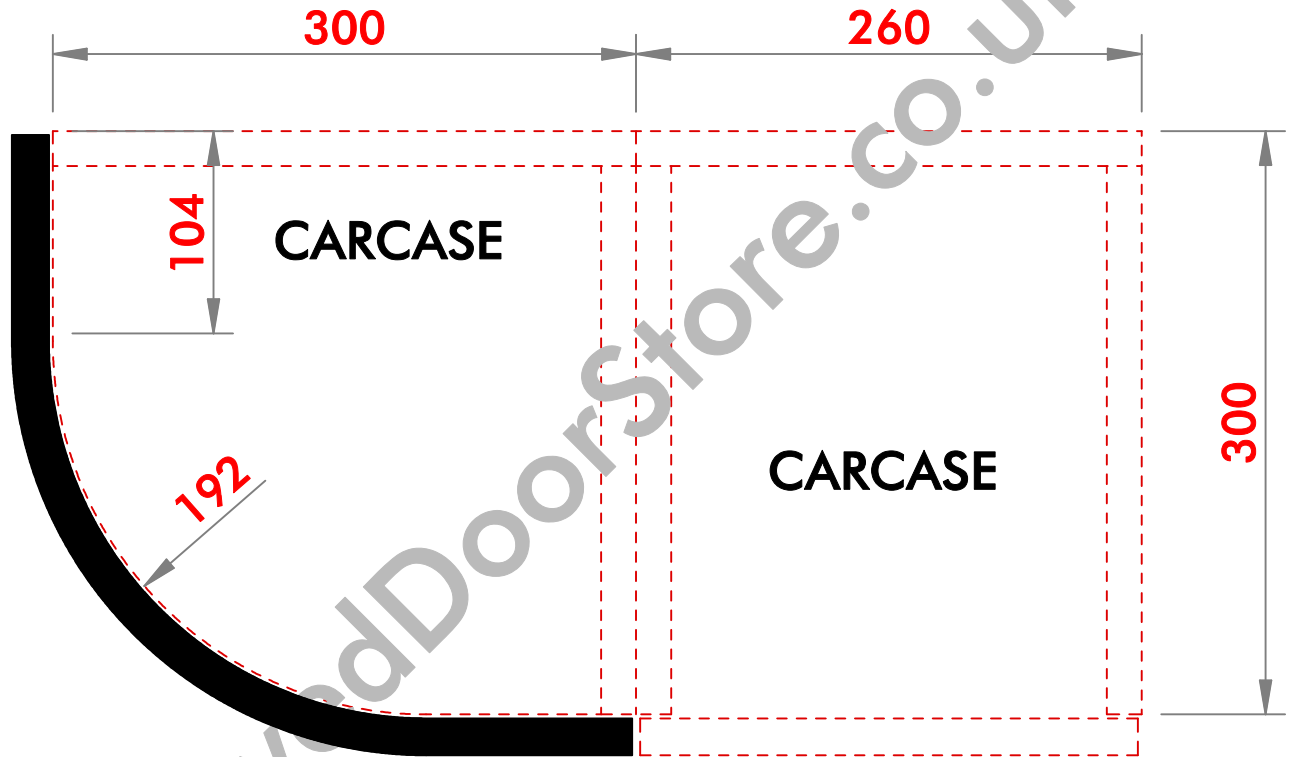

Product Code 01-19mm
300mm External (Convex) Door

* DIMENSIONS ARE TO CARCASE

PLAN VIEW ON CARCASE
(All sizes in mm)