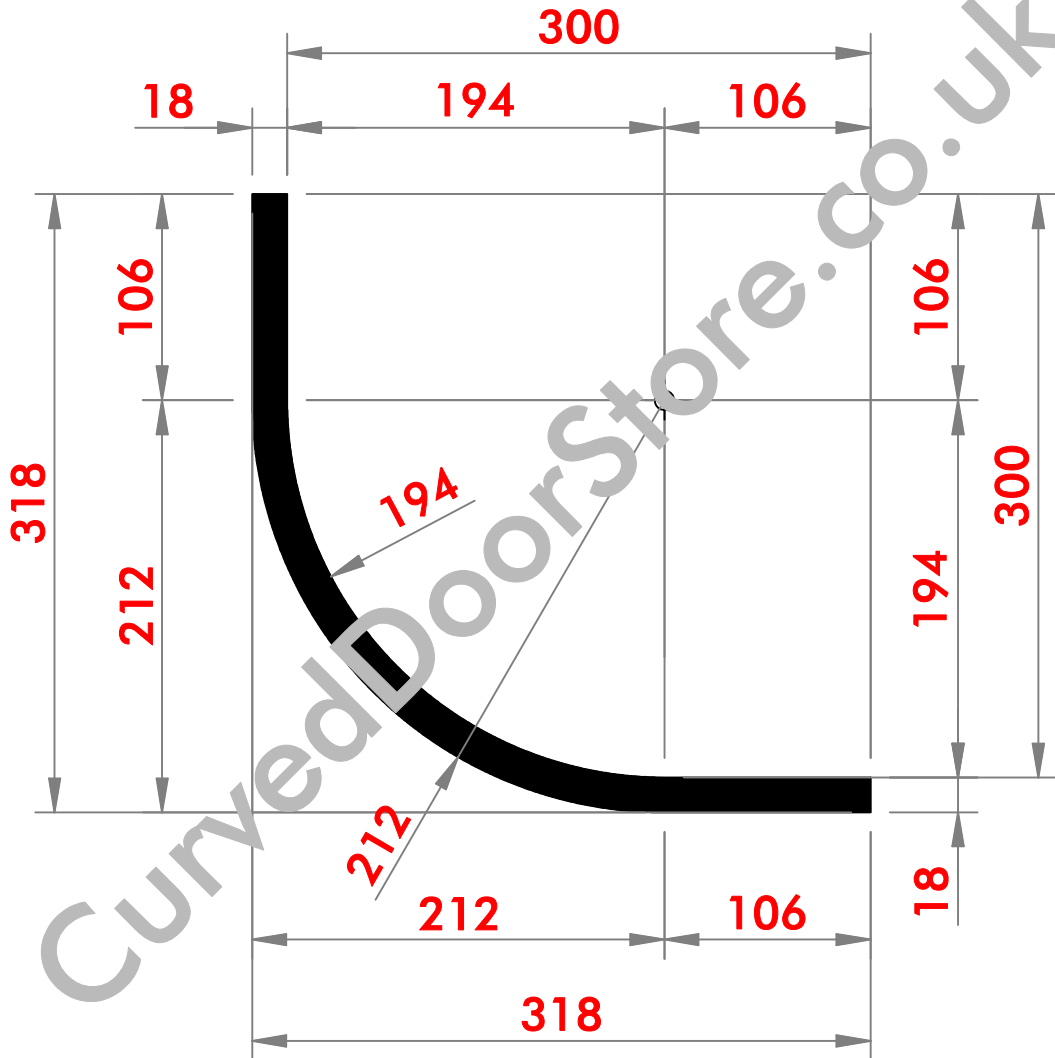

Product Code 01-18mm
300mm External (Convex) Door

PLAN VIEW OF DOOR
(All sizes in mm)