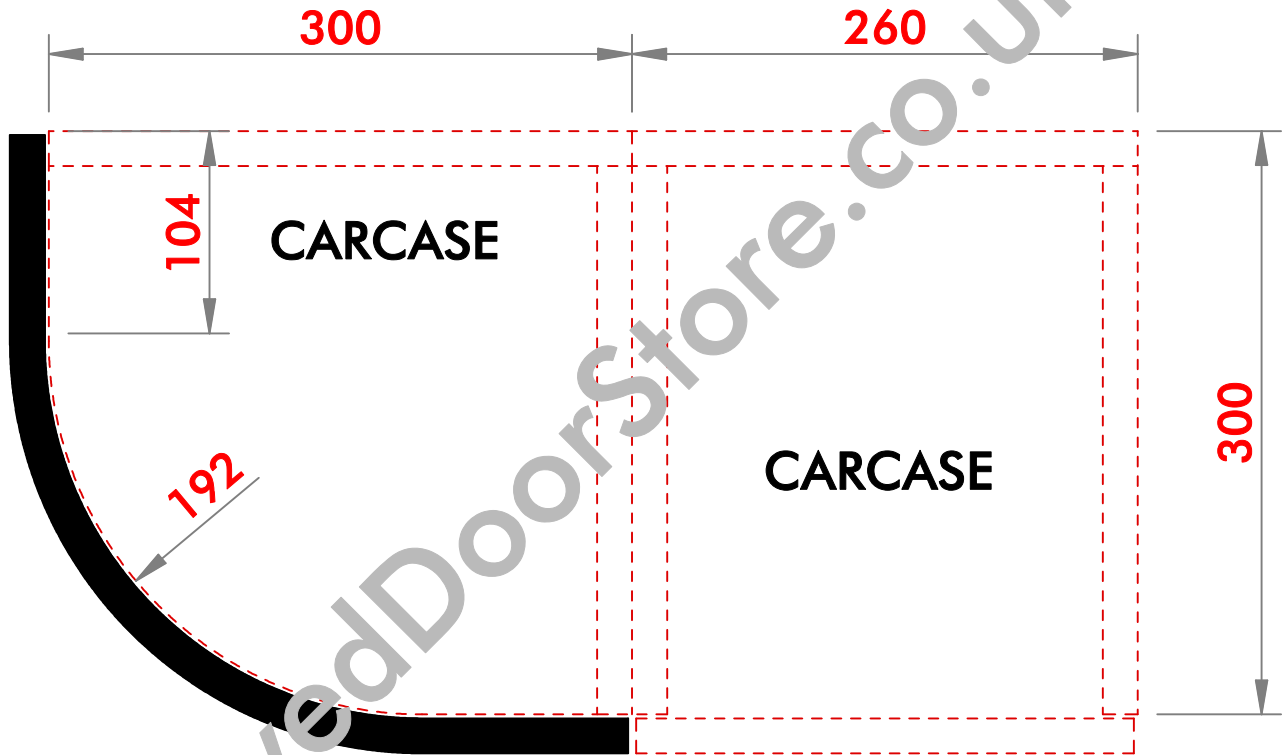

Product Code 01-18mm  
300mm External (Convex) Door

\* DIMENSIONS ARE TO CARCASE

**PLAN VIEW ON CARCASE**  
(All sizes in mm)