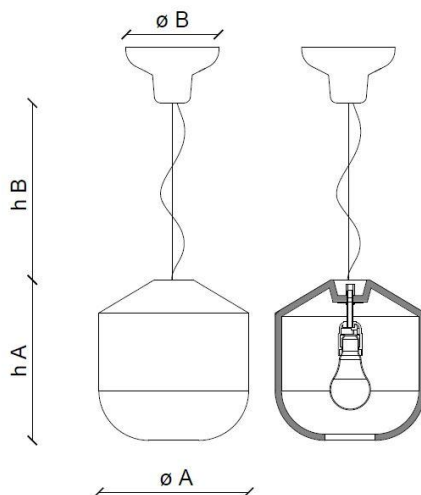

FERROLUCE

handmade light

CODE	C2540
COLLECTION	DECO'
DATE	04/11/19
REV.	00
BRAND	FERROLUCE

h A	9.84"
h B	39.37"
ø A	9.44"
ø B	5.90"

SAFETY STANDARDS

SPECIFIC INFORMATION

Height A	9.84"	Socket	1 x E26
Height B	39.37" (max)	Max Power	40 Watt
Ø mounting plate	5.90"	U.L.	Yes
Ø lampshade	9.44"	Voltage	120
Materials	Ceramic - Steel cable	Weight lbs	5.07
Usage	Dry locations only	Adjustability	Yes
Class	I		