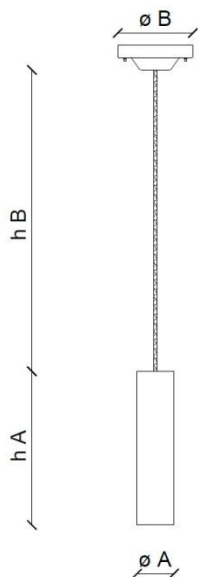

FERROLUCE

handmade light

CODE	C2500
COLLECTION	DECO'
DATE	19/10/19
REV.	00
BRAND	FERROLUCE

h A	9.84"
h B	43.30"
ø A	2.16"
ø B	4.92"

SAFETY STANDARDS

SPECIFIC INFORMATION

Height A	9.84"	Socket	1 x E26
Height B	43.30" (max)	Max Power	60 Watt
Ø mounting plate	4.92"	U.L.	Yes
Ø lampshade	2.16"	Voltage	120
Materials	Ceramic	Weight lbs	1,76
Usage	Dry locations only	Adjustability	Yes
Class	I		