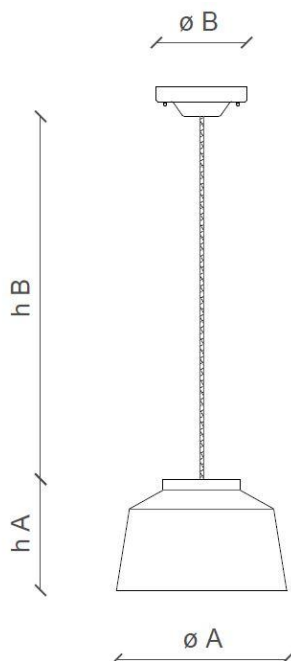

FERROLUCE

handmade light

CODE	C2000
COLLECTION	DECO'
DATE	04/11/19
REV.	00
BRAND	FERROLUCE

h A	6.69"
h B	43.30"
ø A	9.05"
ø B	4.92"

SAFETY STANDARDS

SPECIFIC INFORMATION

Height A	6.69"	Socket	1 x E26
Height B	43.30" (max)	Max Power	60 Watt
Ø mounting plate	4.92"	U.L.	Yes
Ø lampshade	9.05"	Voltage	120
Materials	Ceramic	Weight lbs	2.20
Usage	Dry locations only	Adjustability	Yes
Class	I		