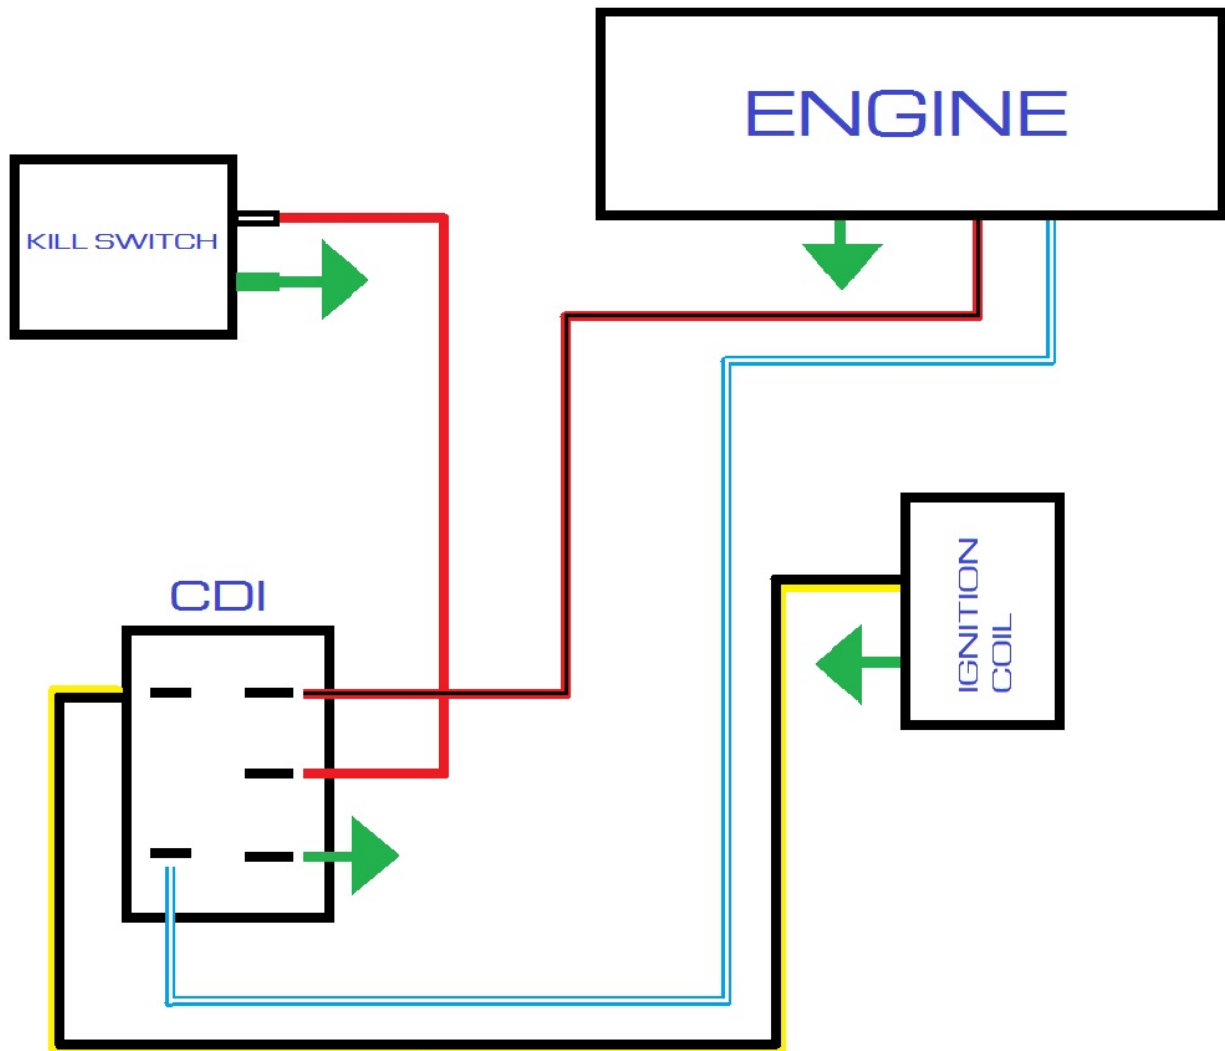

## BASIC 5 PIN CDI WIRE COLORS

Basic chart is for a 5-pin AC CDI. Please verify your CDI as AC or DC before proceeding.