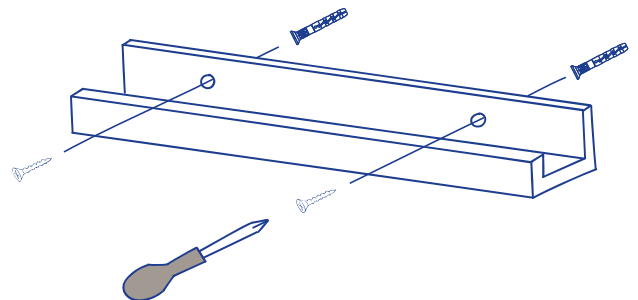

Floating Picture Ledge

Guide to installing it!

What you'll get:

- Ledge
- Screws
- Wall Plugs
- Stickers

What you'll need:

- Phillips Screwdriver
- Hammer
- Pencil
- Spirit Level
- Drill

1

2