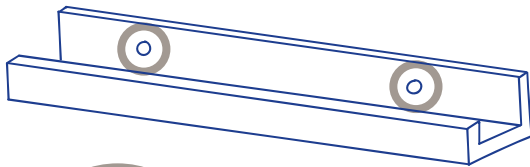

Floating Picture Ledge

Guide to installing it!

What you'll get:

- Ledge
- Screws
- Wall Plugs
- Stickers

What you'll need:

- Phillips Screwdriver
- Hammer
- Pencil
- Spirit Level
- Drill

1

2