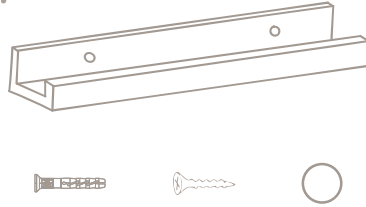

Floating Picture Ledge

Guide to installing it!

What you'll get:

- Ledge
- Screws
- Wall Plugs
- Stickers

What you'll need:

- Phillips Screwdriver
- Hammer
- Pencil
- Spirit Level
- Drill

1

2