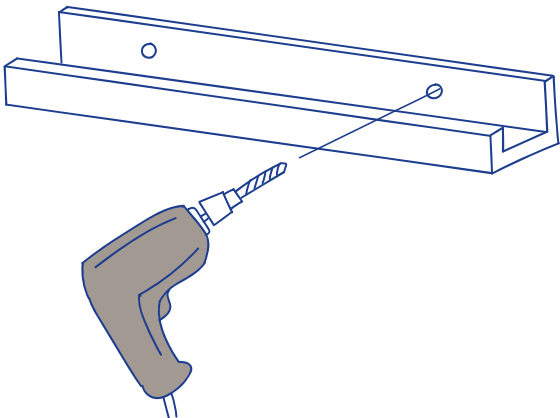

Floating Picture Ledge

Guide to installing it!

What you'll get:

- Ledge
- Screws
- Wall Plugs
- Stickers

What you'll need:

- Phillips Screwdriver
- Hammer
- Pencil
- Spirit Level
- Drill

1

2

3

4