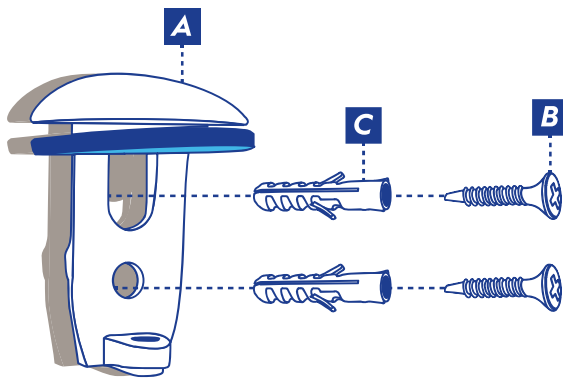

Brackets should ideally be positioned approximately 5-7cm inward from each end of the shelf.

Ensure that the black rubber strips and glass shelf are clean and free from debris before attempting to fix the shelf in place.

HH-BRS234335

20cm

HH-BRS234333

40cm

1

2

3

4