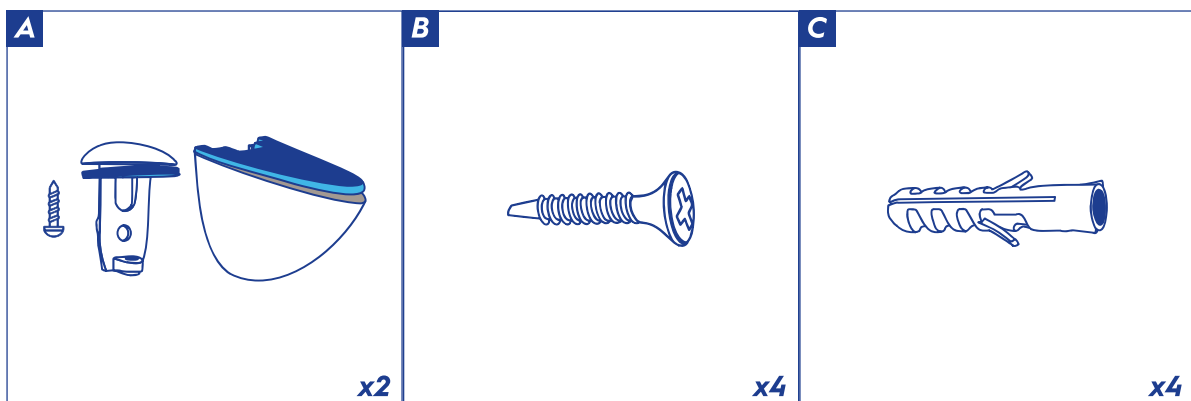

Glass Shelf Fixing Kit - Chrome

HH-BRS234336 - Guide to assemblingit!

WARNINGS FOR ASSEMBLY AND USE

Remove all stickers, protective papers and bags - **before** proceeding with assembly, ensure that all parts are present as per the list below and that they are damage free.

Observe the general safety rules during assembly. Please follow the steps on the reverse of this document carefully, to ensure the item is assembled correctly.

Ensure that you are using the correct fixings for the wall material upon which this product is being installed.

Brackets should ideally be positioned approximately 5-7cm inward from each end of the shelf.

Ensure that the black rubber strips and glass shelf are clean and free from debris before attempting to fix the shelf in place.

DO NOT OVERTIGHTEN THE SCREW WHEN CLAMPING ONTO THE GLASS SHELF.

Do not hit the surface with any hard and/or sharp objects. Do not climb or stand upon the product. The item is intended for home use only.

MAINTENANCE WARNINGS

Keep the object away from heat sources. Do not use aggressive cleaning products. Clean with a damp cloth and dry.

In order to keep the items and their metal parts in good condition, please ensure that the product is kept clean and dry.

READ AND SAVE THESE WARNINGS FOR FUTURE REFERENCES

Have an issue? Let us help withit!

Here at Rinkit! we love delivering a little bit of everyday happiness to you - and whatever you purchased we hope you enjoyit! We are also always here for you once you have taken delivery of your item and openedit!

Need to returnit? Delivery journey has brokenit? Faulty item? Tell us aboutit! If you have any questions or requests, our customer services team are here ready and waiting, 7 days a week, to help you withit! or guide you throughit! if you need to returnit!

Email hello@rinkit.com (7 days a week) Call (01903) 726 077 (between 0830-1700 GMT Monday to Friday)