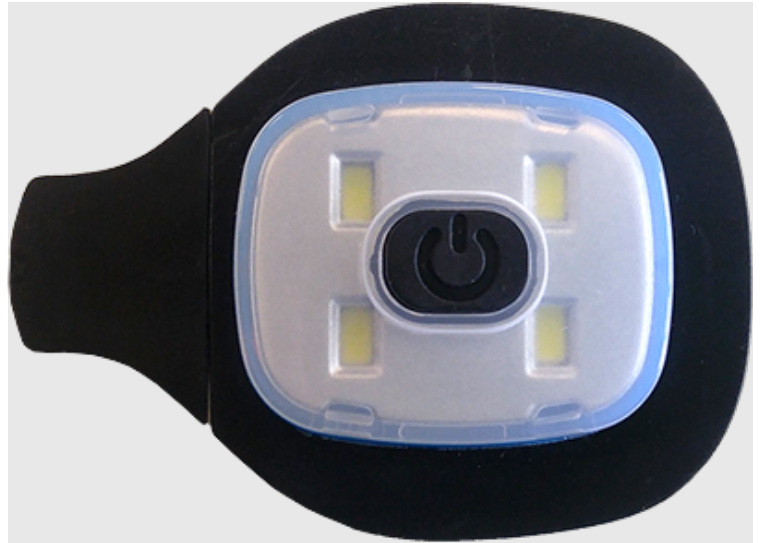

### B030 - Replacement Beanie Head Light

**Collection:** Torch

**Range:** Lighting

**Materials:** ABS

**Inner Pack:** 48

**Outer Carton:** 480

#### Product information

Replacement LED light module for the B027, B028 and B029 Rechargeable LED light can be charged in a standard USB port  
Brightness: 150 lumens  
Run time: 4 hours  
Power: USB Charge  
Function: high-medium-flash  
Beam distance: 10 yards (high), 5 yards (medium)

#### Torch

Portwest torches are designed for a wide array of tasks, from security to everyday use.

#### Features

- CE Certified
- Run time 4 hours
- Brightness 150 lumens
- Function high-medium-flash
- Beam Distance 10 yards (high), 5 yards (medium)
- USB rechargeable battery included

	Range
Black	One Size -