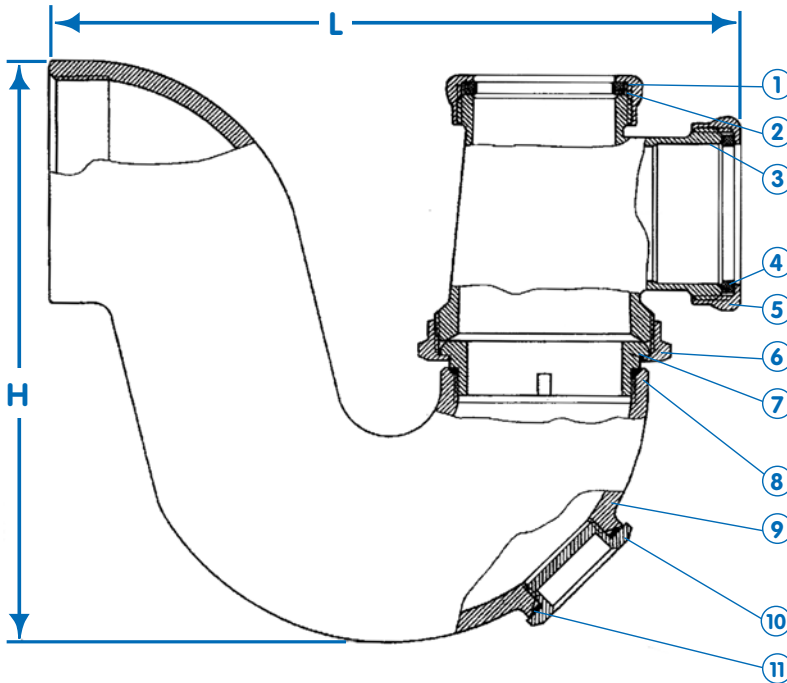

CAST BRASS TRAP-J

- ❖ Cast Brass Swing Tee Trap
- ❖ IPS Connection ❖ With Cleanout
- ❖ Rough Brass Finish

Product Spec Sheet

ISO 9001:2000

PARTS LIST

No.	Part	Material
1	Packing Nut	Brass
2	Packing	Rubber
3	Body 2	Brass
4	Packing	Rubber
5	Packing Nut	Brass
6	Nipple Nut	Brass
7	Nipple	Brass
8	O Ring	Rubber
9	Body 1	Brass
10	Packing	Fibre
11	Bonnet	Brass

DIMENSIONS

SIZE	H	L
2" FIP x 1-1/2"	6.19	7.29

Brewster, NY
 TEL: 800-431-2082
 FAX: 800-640-2252

Houston, TX
 TEL: 800-935-5456
 FAX: 800-683-4247

La Palma, CA
 TEL: 866-532-8306
 FAX: 866-532-8307

Americus, GA
 TEL: 800-433-7526
 FAX: 800-533-5134