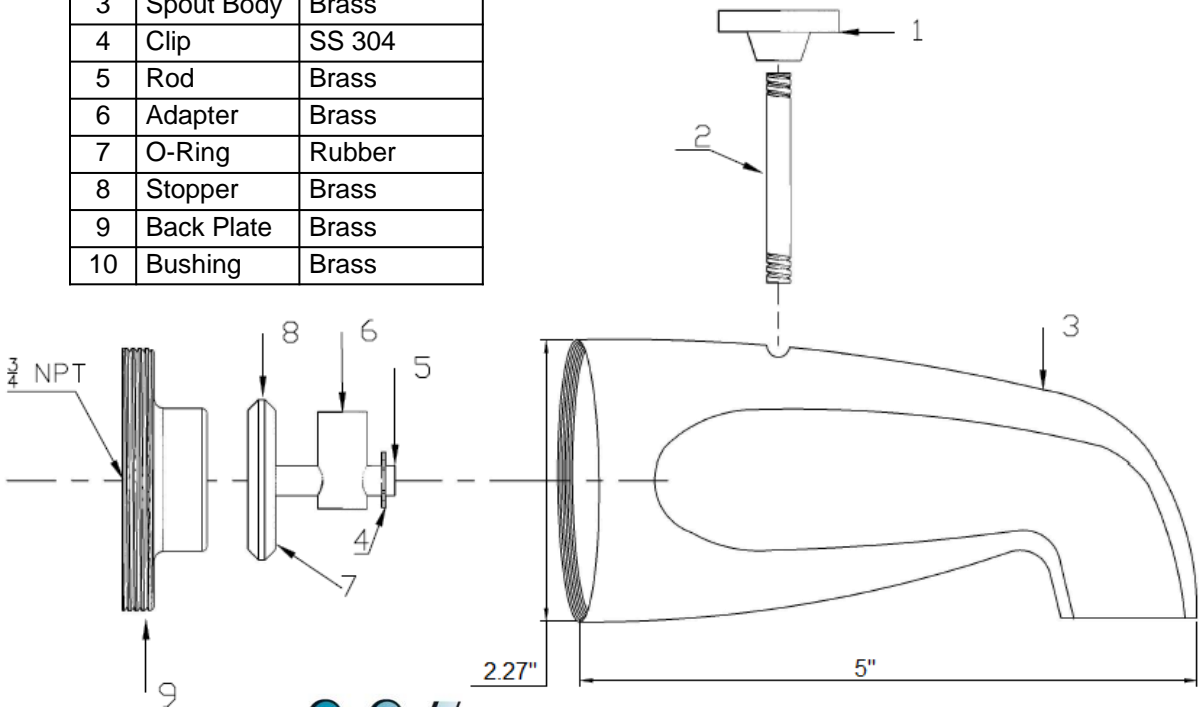

FY-802 & FY-802S Tub Spout • Spec Sheet

FEATURES & BENEFITS

- Iron Pipe Tub Spout
- Brass Diverter Spout
- 1/2" FIP Inlet In Tail
- FY-802 – Chrome
- FY-802S – Brushed Nickel Finish

MATERIAL SPECIFICATIONS

No.	Part	Material
1	Knob	Brass
2	Rod	Brass
3	Spout Body	Brass
4	Clip	SS 304
5	Rod	Brass
6	Adapter	Brass
7	O-Ring	Rubber
8	Stopper	Brass
9	Back Plate	Brass
10	Bushing	Brass

MATCO-NORCA

Global sourcing. National compliance. Local service.