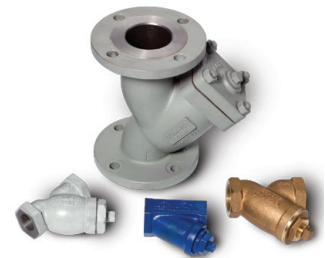

TRUPPLY

IndusTrial Supply that takes the waiting out of wanting!

VALVES & COUPLINGS

Dresser Couplings & Clamps

Style 38 & Style 40 Coupling
Style 65 & Style 90 Fittings
Repair Clamps & Reinforcing Sleeve

Grooved Pipe Fittings

Grooved Couplings | Grooved Fittings
Grooved Outlets | Grooved Valves
Grooved Gaskets | Nipples & Adapters

Winters Instruments

Pressure Gauges & Thermometers
Diaphragm Seals | Pressure Switches
Pressure Transducers

Portwest Safety Products

Gloves | Hard Hat | Eye Glasses
Coveralls | Work Shirts | Boots
Jackets | Safety Vest

CRANE

CS, CI, Bronze Gate, Globe & Check Valves, CI Stop Checks

ALOYCO

Stainless Steel Gate, Globe & Check Valves

STOCKHAM

Cast Steel Gate, Globe & Check Valves

TITAN

Cast Iron, Cast Steel, Bronze Y-Strainers

Pressure Products

Frac Tank Supplies | Hammer Union
Pipe Repair Tees & Saddles

TRUPPLY LLC

5830 Cunningham Road, Bldg. B,
Houston, Texas 77041-4702