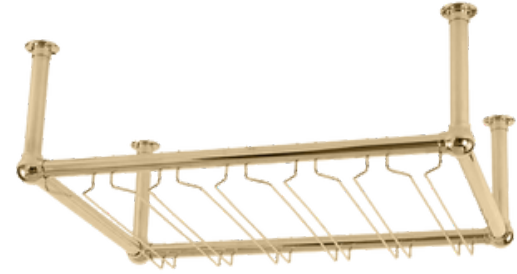

Commercial Stemware Rack 2' x 6'
with 2' ceiling drop and 4 upright
posts - choice of finish.

SR26-PB