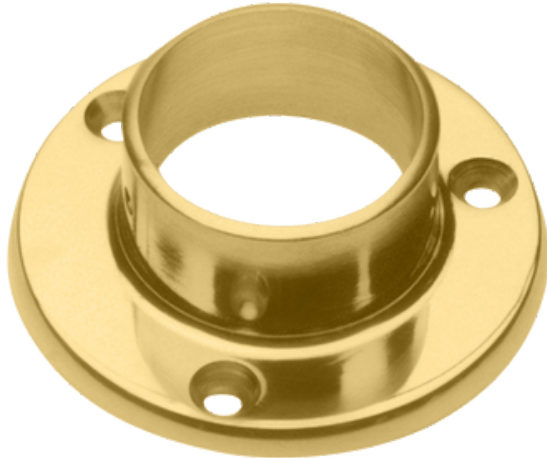

FA425A-PB

Narrow Cut Flange 2.0" - All finishes

FA425T-PB

Wall Flange (2"OD) - All finishes

FA422T-PB

Flanges and Anchors

Wall Flange 1" - All finishes

FA422B-PB

Wall Flange 1.5" - All finishes

FA422A-PB

Flush Fittings

Adjustable Flush Elbow for 2.0\" data-bbox="72 386 218 453"/>Tubing - Adjustable from 90* to 180*

FF123T-PSS-ADJ

Flush 135 1.0" - All finishes

FF123B-PB