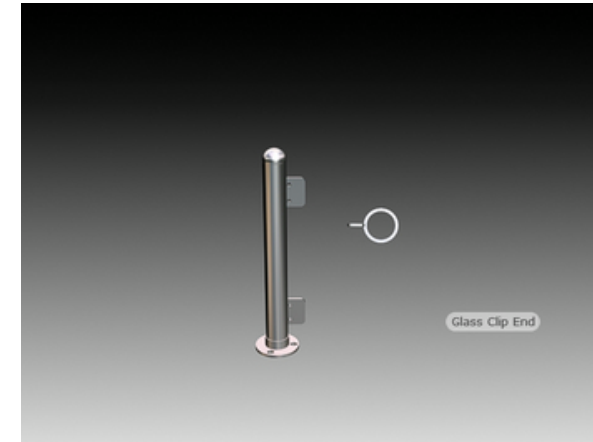

Partition Posts with Glass Clips -
2.0" OD tubing

PP-GC-PB-2.0-E