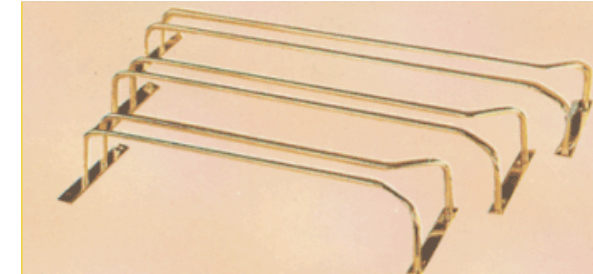

Double Line Post with Ball
Fittings, 36" to 42" High - All
finishes

DLPBALL-2-PB

Double Line Post with Flush
Fittings, 36" to 42" High - All
finishes

DLPFLUSH-2-
PB

Sneeze Guards and Food Display

Commercial Stemware Rack 2' x 4'
with up to 2' ceiling drop and 4
upright posts - choice of finish.

SR24-PB

Commercial Stemware Rack 2' x 6'
with 2' ceiling drop and 4 upright
posts - choice of finish.

SR26-PB

Stemware Track 4.5" by 10" (Pre-
assembled)

AC935-10-A-PB

Stemware Track 4.5" by 14.75"
(Pre-assembled)