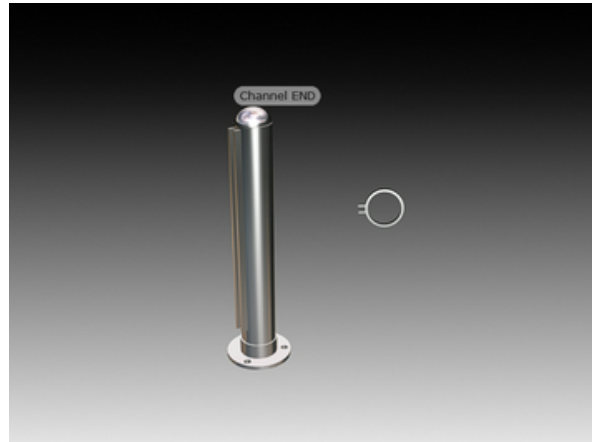

AC012T-PB

90 Degree Closed Loop Handrail Bracket for 2" OD Tubing - All finishes

AC015T-PB

Blind Stud Rail Bracket 2" - All finishes

AC013T-PB

Flat handrail bracket for square or rectangular handrail tubing - All finishes

AC011T-PB

Heavy Duty Hand Rail Bracket 2" - All finishes

AC014T-PB

Partition Posts

Partition Posts with Channel - 1.5"
OD tubing

PP-C-PB-1.5-E

Partition Posts with Channel - 2.0"
OD tubing

PP-C-PB-2.0-E