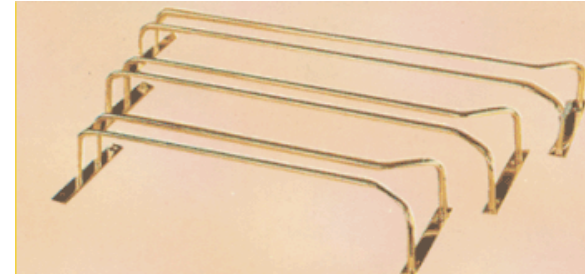

Stemware Track 4.5" by 10" (Pre-
assembled)

AC935-10-A-PB