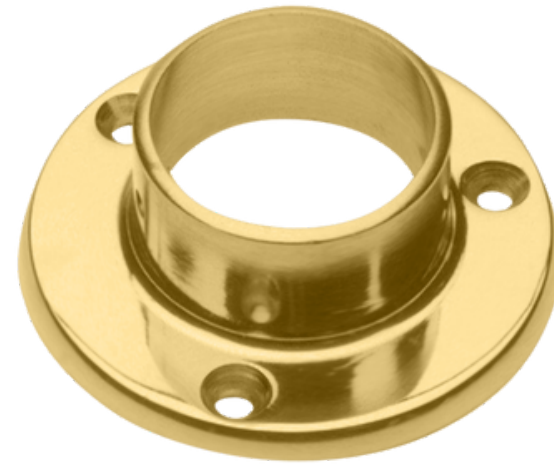

Domed Flange Cover 1.5" - All finishes

FA411A-PB

Flanges and Anchors

Domed Flange Cover 2.0" - All finishes

FA411T-PB

Floor Flange 1.5" - All finishes

FA423A-PB

Floor Flange 2" OD with 5" Diameter Base - All finishes

FA423T-PB

Floor Socket & Cap 2.0" - for carpeted floors - All finishes

FA496T-SB

Floor Socket & Cap 2.0" - for uncarpeted floors - All finishes

FA497T-SB

Iron Flange Flange 1.5"

Iron Flange Flange 2.0"

Narrow Cut Flange 1.5" - All finishes