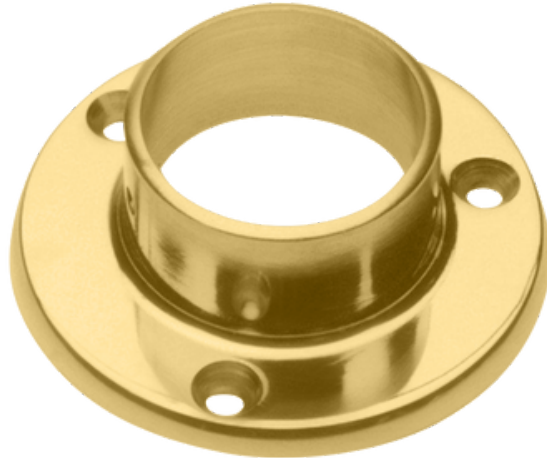

FA425A-PB

Narrow Cut Flange 2.0" - All finishes

FA425T-PB

Wall Flange (2"OD) - All finishes

FA422T-PB

Flanges and Anchors

Wall Flange 1" - All finishes

FA422B-PB

Wall Flange 1.5" - All finishes

FA422A-PB

Flush Fittings

Adjustable Flush Elbow for 2.0\" data-bbox="72 386 218 453"/>Tubing - Adjustable from 90* to 180*

FF123T-PSS-ADJ

Flush 135 1.0" - All finishes

FF123B-PB