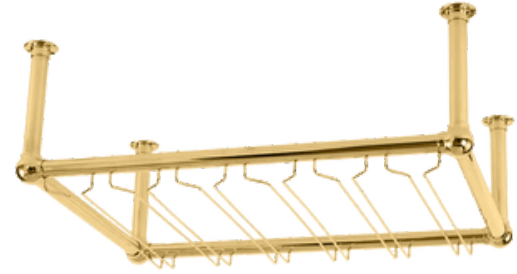

Double Line Post with Ball
Fittings, 36" to 42" High - All
finishes

DLPBALL-2-PB

Double Line Post with Flush
Fittings, 36" to 42" High - All
finishes

DLPFLUSH-2-
PB

Sneeze Guards and Food Display

Commercial Stemware Rack 2' x 4'
with up to 2' ceiling drop and 4
upright posts - choice of finish.