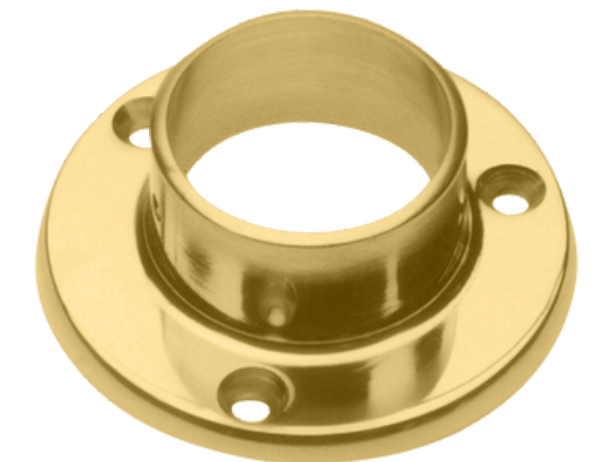

FA423T-PB

Floor Socket & Cap 2.0" - for carpeted floors - All finishes

FA496T-SB

Floor Socket & Cap 2.0" - for uncarpeted floors - All finishes

FA497T-SB

Iron Flange Flange 1.5"

Iron Flange Flange 2.0"

Narrow Cut Flange 1.5" - All finishes

FA425A-PB

Narrow Cut Flange 2.0" - All finishes

FA425T-PB

Wall Flange (2"OD) - All finishes

FA422T-PB

Flanges and Anchors

Wall Flange 1" - All finishes

FA422B-PB