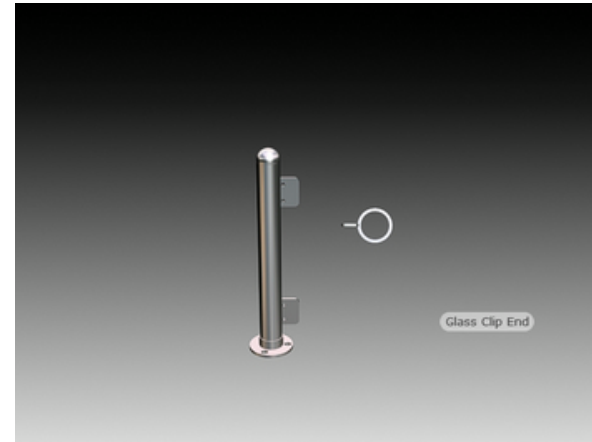

AC012T-PB

90 Degree Closed Loop Handrail Bracket for 2" OD Tubing - All finishes

AC015T-PB

Blind Stud Rail Bracket 2" - All finishes

AC013T-PB

Flat handrail bracket for square or rectangular handrail tubing - All finishes

AC011T-PB

Heavy Duty Hand Rail Bracket 2" - All finishes

AC014T-PB

Partition Posts

Partition Posts with Channel - 1.5"
OD tubing

PP-C-PB-1.5-E

Partition Posts with Channel - 2.0"
OD tubing

PP-C-PB-2.0-E