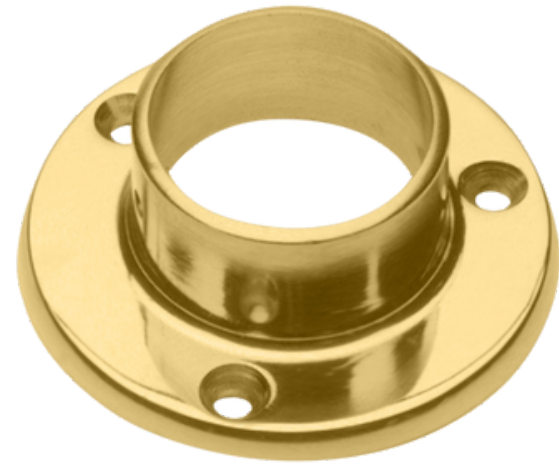

Domed Flange Cover 1.5" - All finishes

FA411A-PB

Flanges and Anchors

Domed Flange Cover 2.0" - All finishes

FA411T-PB

Floor Flange 1.5" - All finishes

FA423A-PB

Floor Flange 2" OD with 5" Diameter Base - All finishes

FA423T-PB

Floor Socket & Cap 2.0" - for carpeted floors - All finishes

FA496T-SB

Floor Socket & Cap 2.0" - for uncarpeted floors - All finishes

FA497T-SB

Iron Flange Flange 1.5"

Iron Flange Flange 2.0"

Narrow Cut Flange 1.5" - All finishes